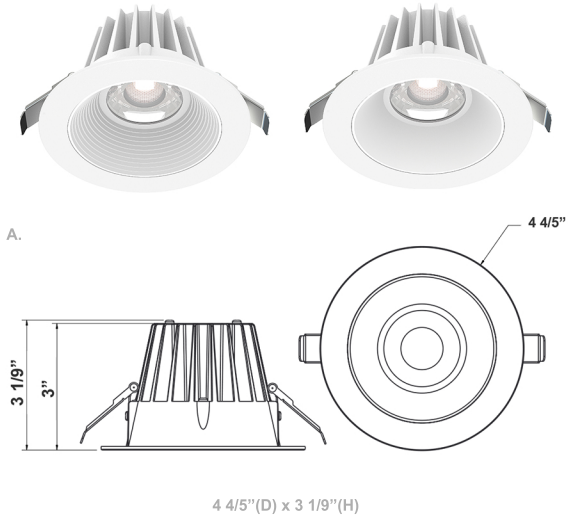

4" Smooth & Baffle Recessed Lights

Wattage

15W

Voltage Input

120V AC

Efficacy

90 LPW

Dimming

Dimmable Down to 10% Using Standard TRIAC LED Dimmer

Finish

Smooth & Baffle Trim Insert Included
White Finish

Color Temperatures

Beam Angles

Features

Catalog No.	Fig.
RDL4S-SB-MCT5-WH	A.
SDL4S-SB-MCT5-WH	B.