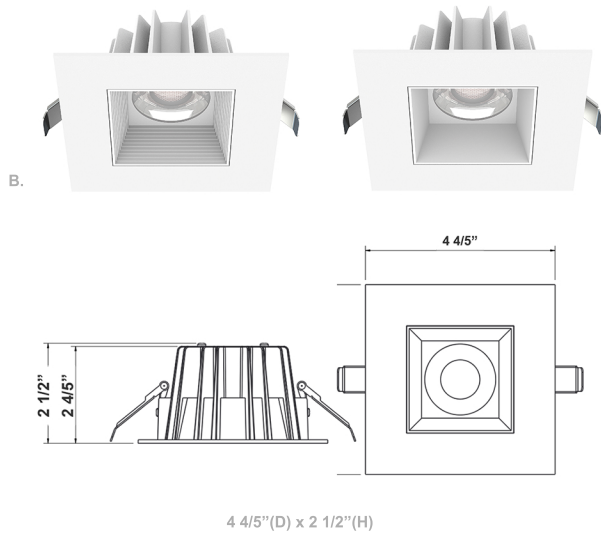

4" Smooth & Baffle Recessed Lights

Wattage

15W

Voltage Input

120V AC

Efficacy

90 LPW

Dimming

Dimmable Down to 10% Using Standard TRIAC LED Dimmer

Finish

Smooth & Baffle Trim Insert Included
White Finish

Color Temperatures

Beam Angles

Features

Catalog No.	Fig.
RDL4S-SB-MCT5-WH	A.
SDL4S-SB-MCT5-WH	B.