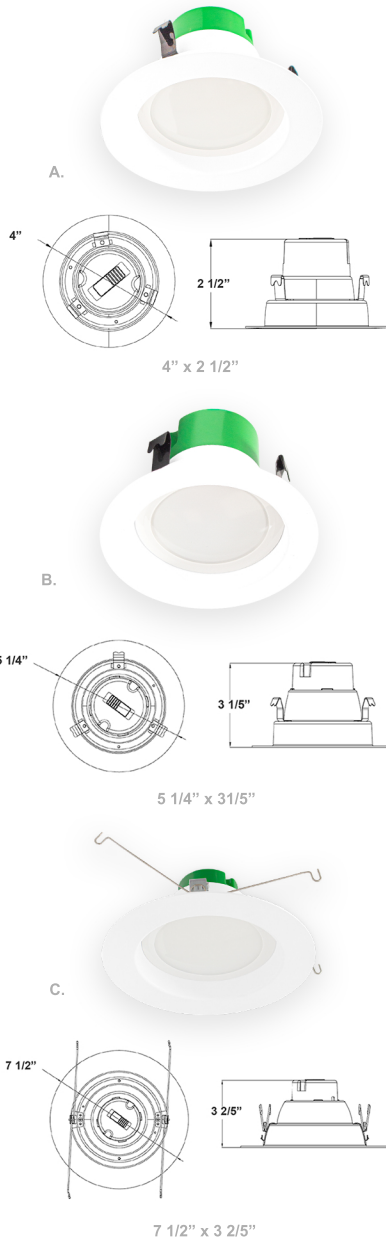

## Signature LED Recessed Trim Lights

## Wattage

10W / 11W

## Voltage Input

120V AC