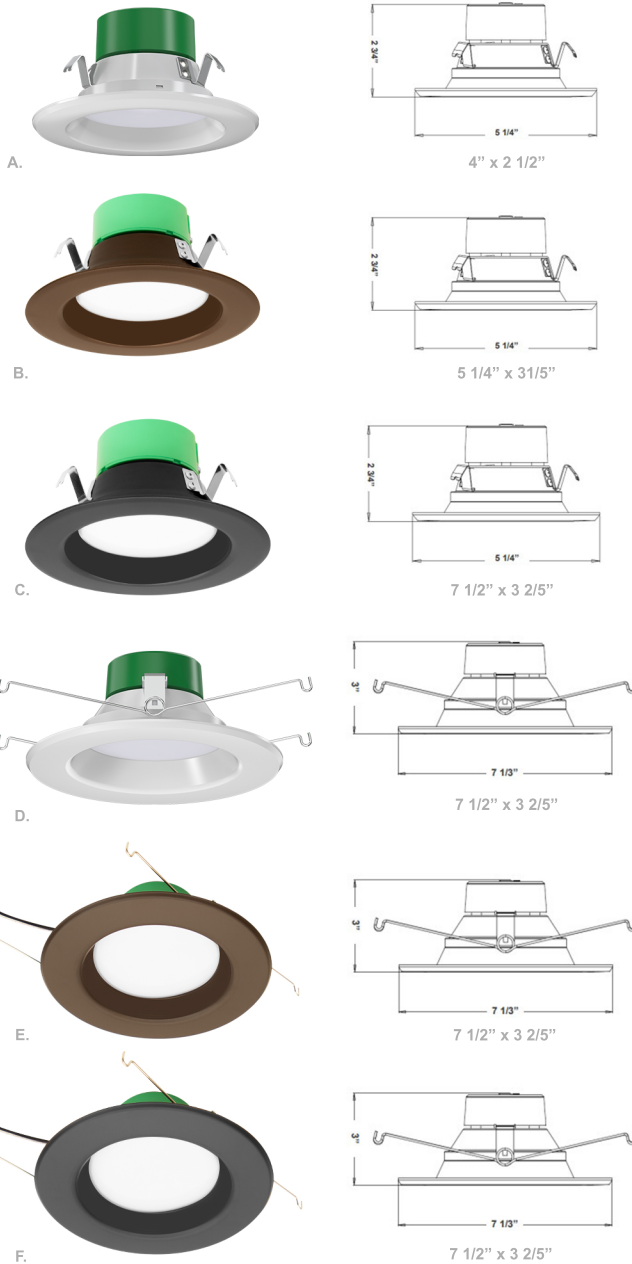

Smooth LED Recessed Trim Lights

Wattage

10W / 15W

Voltage Input

120V AC

Efficacy

70-85 LPW

Dimming

TRIAC Dimming

Finish

Spun Aluminum
White / Oil-Rubbed Bronze / Black Finish

Color Temperatures

Features

Catalog No.	Fig.	Catalog No.	Fig.
RDL4-ST-MCT5	A.	RDL6-ST-MCT5	D.
RDL4-ST-MCT5-ORB	B.	RDL6-ST-MCT5-ORB	E.
RDL4-ST-MCT5-BK	C.	RDL6-ST-MCT5-BK	F.