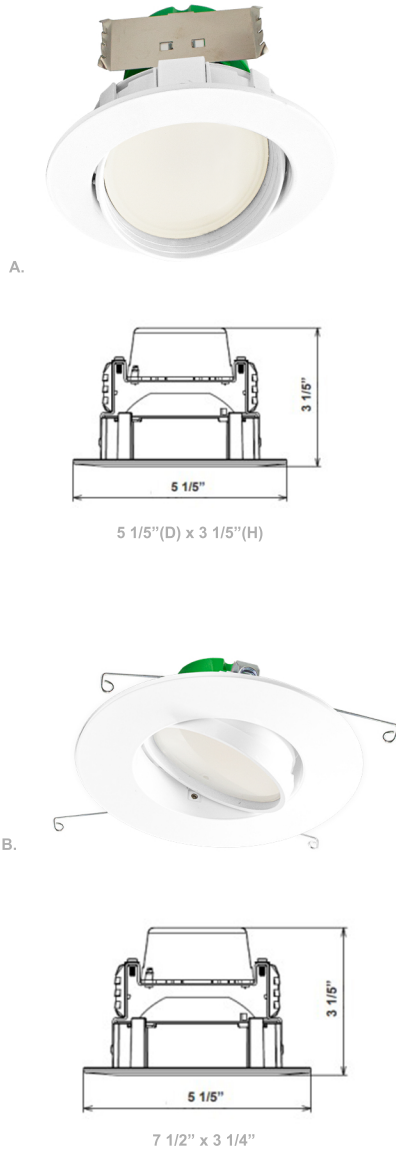

Adjustable Baffle LED Recessed Trim Lights

Wattage

8W / 11W

Voltage Input

120V AC

Efficacy

81 LPW

Dimming

TRIAC Dimming

Finish

Spun Aluminum
White Finish

Color Temperatures

Features

Catalog No.	Fig.
RDL4-ADJ-MCT5	A.
RDL6-ADJ-MCT5	B.

Factory-Installed Options

Watts	277V Option	Description	Photocell	Description	Paint	Sensor	Description
UP TO 19W	OPT-EM-DL1EXT	EXTERNAL	N/A	N/A	N/A	N/A	N/A