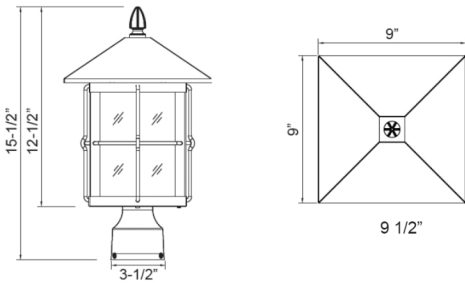

LED Post Mount Lantern

15 1/2"(H) x 9"(W) x 9 1/2"(D)

Wattage

12W

Voltage Input

5VDC

Efficacy

100 LPW

Finish

Die-cast aluminum housing with powder coat finish

Beam Angles

Color Temperatures

Features

Accessory

PML-BASE-BK
Decorative pier mount base for post top lights

Catalog No.	Fig.
PML-MCT-BK	A.