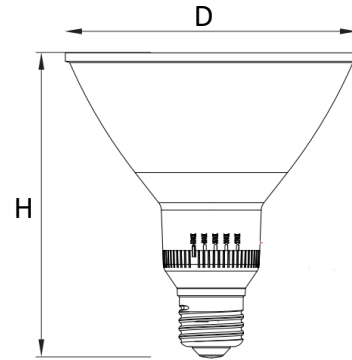

DIMENSIONS:

4.64" (D) x 5.11" (H)

PAR38-12W-MCT5-D-WP

PAR38 LED LAMP

Ideal for restaurants, retail stores, showrooms and residential applications. Features built-in extruded aluminum heat sink with heat dissipation fins for superior thermal management.

ELECTRICAL SPECIFICATIONS:

- Input Wattage: 12W
- Voltage: 120VAC 50/60Hz
- Power factor: >0.9
- Efficacy: 85LM/W ~ 92LM/W

HOUSING SPECIFICATIONS:

- Durable construction, prismatic clear plastic
- Contains No Mercury and Emits no UV/IR light
- Operating temperature: -4°F~113°F
- Lifespan: 25,000 Hrs.