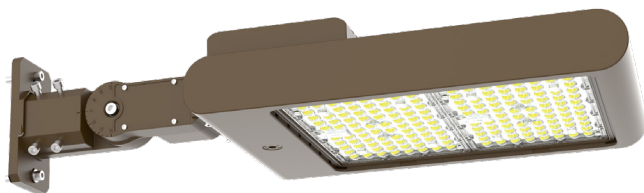

A33

MOUNTING OPTIONS FOR LFX, LFXPRO & LF4PRO SERIES

LFX-ASA (Bronze)
LFX-ASA-WH (Bronze)
Adjustable Straight Arm
for LFX & LFXPRO & LF4PRO Series

LFX-YK (Bronze)
LFX-YK-WH (White)
Yoke
for LFX & LFXPRO & LF4PRO Series

LFX-EXT (Bronze)
LFX-EXT-WH (White)
Straight Arm
for LFX & LFXPRO & LF4PRO Series

LFX-SF (Bronze)
LFX-SF-WH (White)
Slip Fitter
for LFX & LFXPRO & LF4PRO Series

LFX-TR-A (Bronze)
LFX-TR-A-WH (White)
U Bracket
for LFX & LFXPRO & LF4PRO "LG" Series

LFX-PASF (Bronze)
LFX-PASF-WH (White)
Pole Adapter for Slip Fitter
for LFX & LFXPRO & LF4PRO Series

LFX-TR-B (Bronze)
LFX-TR-B-WH (White)
U Bracket
for LFX & LFXPRO "XL" Series