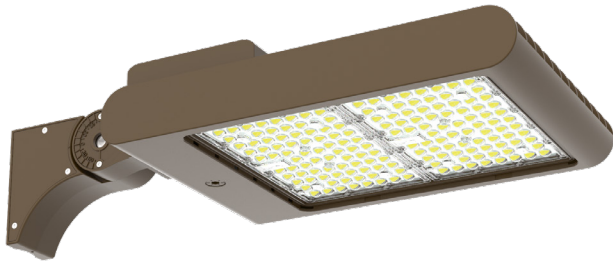

A33

MOUNTING OPTIONS FOR LFX, LFXPRO & LF4PRO SERIES

LFX-ASA (Bronze)
LFX-ASA-WH (Bronze)
Adjustable Straight Arm
for LFX & LFXPRO & LF4PRO Series

LFX-YK (Bronze)
LFX-YK-WH (White)
Yoke
for LFX & LFXPRO & LF4PRO Series

LFX-EXT (Bronze)
LFX-EXT-WH (White)
Straight Arm
for LFX & LFXPRO & LF4PRO Series

LFX-SF (Bronze)
LFX-SF-WH (White)
Slip Fitter
for LFX & LFXPRO & LF4PRO Series

LFX-TR-A (Bronze)
LFX-TR-A-WH (White)
U Bracket
for LFX & LFXPRO & LF4PRO "LG" Series

LFX-PASF (Bronze)
LFX-PASF-WH (White)
Pole Adapter for Slip Fitter
for LFX & LFXPRO & LF4PRO Series

LFX-TR-B (Bronze)
LFX-TR-B-WH (White)
U Bracket
for LFX & LFXPRO "XL" Series