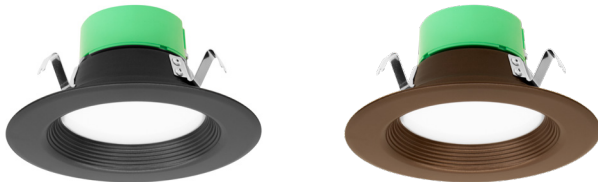

RDL-BF

MCT5

4"

6"

AVAILABLE IN BLACK AND OIL RUBBED BRONZE

ACCESSORIES INCLUDED

Includes medium base E-26 screw-in adapter that fits any standard incandescent downlight

TECHNICAL SPECIFICATIONS:

- :: Multi CCT (Selectable Switch on the Back of the driver)
- :: Spun Aluminum with White Powder Coat Finish
- :: Smooth Recessed Trim
- :: Optics: White Translucent Acrylic Lens
- :: Voltage: 120V AC
- :: Dimmable down to 10% using a standard TRIAC LED dimmer (refer to website for more information)
- :: CRI: 90+
- :: Power Factor: 90%
- :: Operating temperature: 104°F
- :: Rated life: 50,000 hrs
- :: Suitable for Damp locations
- :: 5-year warranty

APPLICATIONS:

:: LED retrofit trim have been designed to be a flexible lighting solution for retrofit and new construction applications, Ideal for closets, storage areas, attics, corridors, or general lighting solutions for residential and commercial applications

* Oil-Rubbed Bronze ** Black