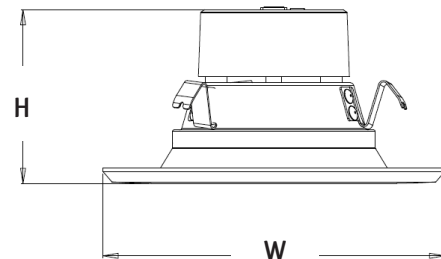

E2

LED DOWN LIGHTS (BAFFLE TRIM)— 4" & 6" ROUND

CATALOG NO.	WATTS	LPW	COLOR TEMP	DIMENSION
RDL4-BF-MCT5	10W	65M/W	2700K/3000K/3500K/4000K/5000K	5 1/4"(W) x 2 3/4"(H)
RDL4-BF-MCT5-ORB*	10W	65M/W	2700K/3000K/3500K/4000K/5000K	5 1/4"(W) x 2 3/4"(H)
RDL4-BF-MCT5-BK**	10W	65M/W	2700K/3000K/3500K/4000K/5000K	5 1/4"(W) x 2 3/4"(H)
RDL6-BF-MCT5	15W	76LM/W	2700K/3000K/3500K/4000K/5000K	7 1/3"(W) x 3"(H)
RDL6-BF-MCT5-ORB*	15W	76LM/W	2700K/3000K/3500K/4000K/5000K	7 1/3"(W) x 3"(H)
RDL6-BF-MCT5-BK**	15W	76LM/W	2700K/3000K/3500K/4000K/5000K	7 1/3"(W) x 3"(H)

* Oil-Rubbed Bronze ** Black