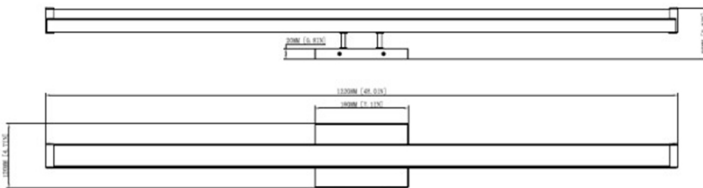

48" LED Vanity Lights

A.

48" (L) x 4.7" (W) x 3.8" (H)

B.

48" (L) x 4.7" (W) x 3.8" (H)

Wattage

32W

Voltage Input

120-277VAC

Efficacy

70 LM/W

Dimming

0-10V Dimmable

Finish

Die-Cast Aluminum Housing
Brushed-Nickel or Polished-Chrome

Color Temperatures