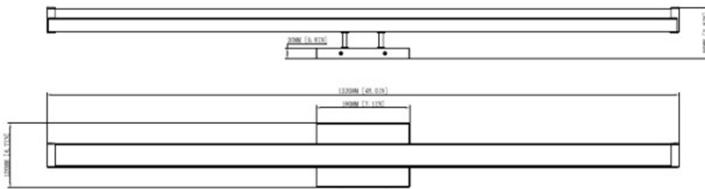

48" LED Vanity Lights

A.

48" (L) x 4.7" (W) x 3.8" (H)

B.

48" (L) x 4.7" (W) x 3.8" (H)

Wattage

32W

Voltage Input

120-277VAC

Efficacy

70 LM/W

Dimming

0-10V Dimmable

Finish

Die-Cast Aluminum Housing
Brushed-Nickel or Polished-Chrome

Color Temperatures