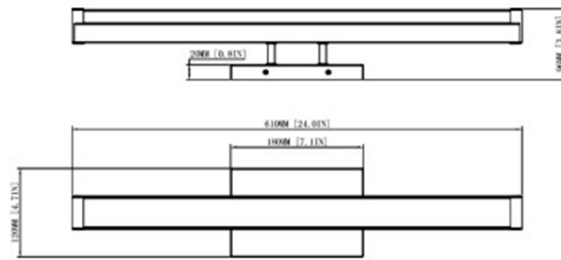

# 24" LED Vanity Lights

24" (L) x 4.7" (W) x 3.12" (H)

24" (L) x 4.7" (W) x 3.12" (H)