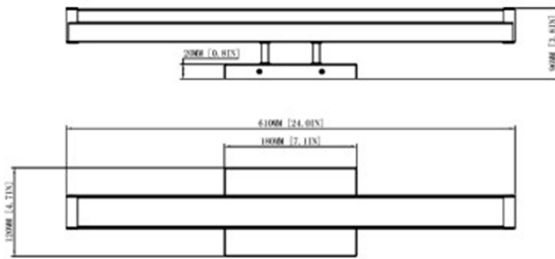

# 24" LED Vanity Lights

24" (L) x 4.7" (W) x 3.12" (H)

24" (L) x 4.7" (W) x 3.12" (H)