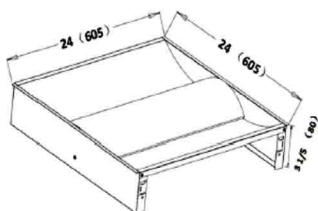

Direct-Indirect Metal Housing + PC Lens Troffers

A.

24"(L) x 24"(W) x 3-1/8"(H)

B.

24"(L) x 48"(W) x 3-1/5"(H)

Wattage

40W / 50W

Voltage Input