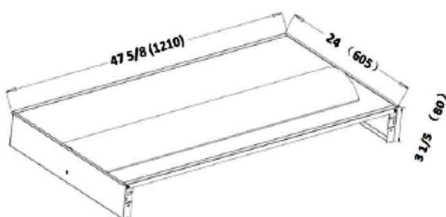

Direct-Indirect Metal Housing + PC Lens Troffers

A.

24"(L) x 24"(W) x 3-1/8"(H)

B.

24"(L) x 48"(W) x 3-1/5"(H)

Wattage

40W / 50W

Voltage Input