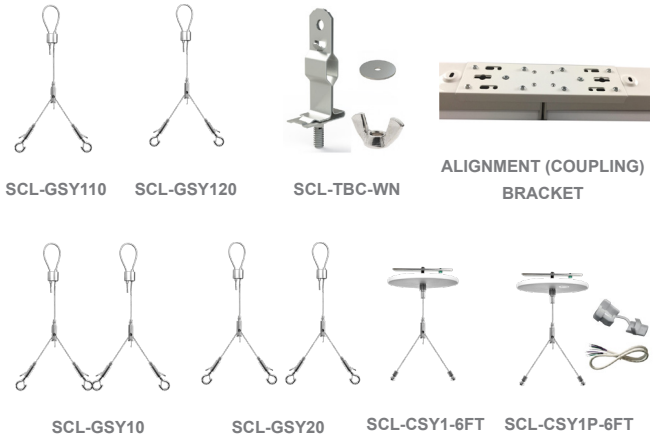

ACCESSORIES: