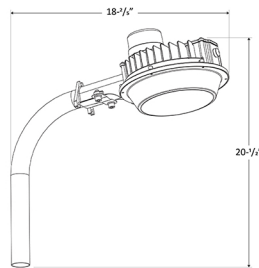

Barn/Area Light

14 2/3"(W) x 20"(H)

20 1/2"(H) x 18 2/5"(W)

Wattage

36W / 42W / 60W / 72W / 96W / 120W

Voltage Input

120-277V AC 60Hz

Efficacy

130 LPW

Dimming

0-10V Dimming

Finish

Aluminum housing, gray powder-coated
 Lens: high light transmittance PC
 Anti-UV & Fire Resistant

Beam Angles

120°

Color Temperatures

Features

EMT Arm & Wall Bracket

90° EMT Arm & Wall Bracket
 (Mounting Strap)
 Arm Diameter: 1-1/4" EMT Elbow
 15"(H) x 9.31"(W) x 1.57"(D)

Catalog No.	Fig.
LRX-36-60W-MCTP-P	A.
LRX-72-120W-MCTP-TL	B.