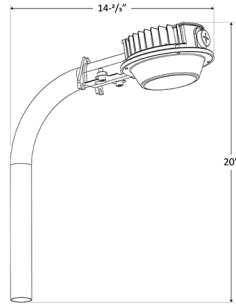

Barn/Area Light

14 2/3"(W) x 20"(H)

20 1/2"(H) x 18 2/5"(W)

Wattage

36W / 42W / 60W / 72W / 96W / 120W

Voltage Input

120-277V AC 60Hz

Efficacy

130 LPW

Dimming

0-10V Dimming

Finish

Aluminum housing, gray powder-coated
 Lens: high light transmittance PC
 Anti-UV & Fire Resistant

Beam Angles

120°

Color Temperatures

Features

EMT Arm & Wall Bracket

90° EMT Arm & Wall Bracket
 (Mounting Strap)
 Arm Diameter: 1-1/4" EMT Elbow
 15"(H) x 9.31"(W) x 1.57"(D)

Catalog No.	Fig.
LRX-36-60W-MCTP-P	A.
LRX-72-120W-MCTP-TL	B.