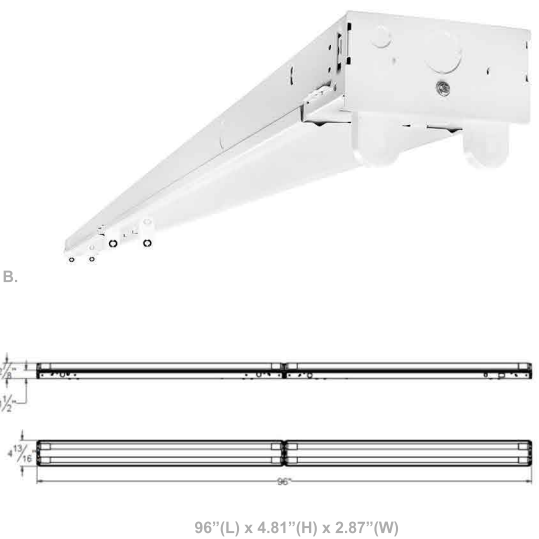

4Ft. & 8Ft. LED-Ready Strip Lights - Direct AC Input

Wattage

18W

Voltage Input

100-277VAC 50/60Hz

Efficacy

130 LM/W

Dimming

0~10V Dimmable

Finish

22 Gauge
Cold Rolled Steel
White Finish

Color Temperatures

Features

Catalog No.	Fig.	Catalog No.	Fig.
LRSL-4FT-2L-6PK	A.	LRSL-8FT-T4L-6PK-50K-C	B.
LRSL-8FT-T4L-6PK	B.	LRSL-4FT-2L-6PK-40K-F	A.
LRSL-4FT-2L-6PK-40K-C	A.	LRSL-8FT-T4L-6PK-40K-F	B.
LRSL-8FT-T4L-6PK-40K-C	B.	LRSL-4FT-2L-6PK-50K-F	A.
LRSL-4FT-2L-6PK-50K-C	A.	LRSL-8FT-T4L-6PK-50K-F	B.