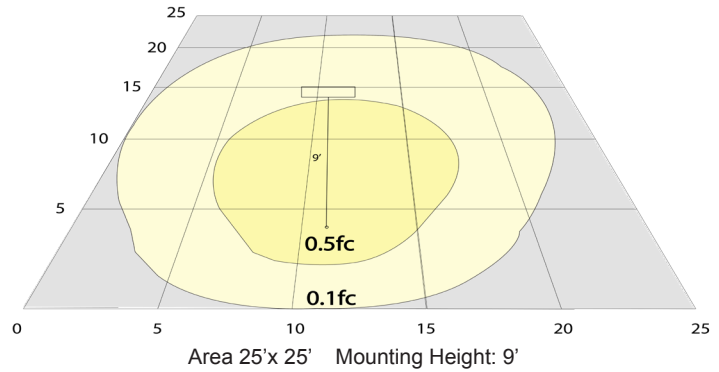

Lighting:

- LED Type/Brand: SMD 3030/ Philips Lumileds LEDs
- Total Lumens: 1875LM
- Color Temperatures: 2700K/3000K/3500K/4000K/5000K
- Color Rendering Index: CRI ≥ 90
- Beam Angle: 90° x 110°
- Rated Life: 70,000 Hrs

Phone: (877) 805-2252 | Fax: (877) 805-2252
www.westgatemfg.com |

WG-ZY-29-2Z

Photometrics: LRS-S2-MCT5-DD-ORB

BUD Rating: B0-U3-G1

Other Views:

Side View

Front View

Back View