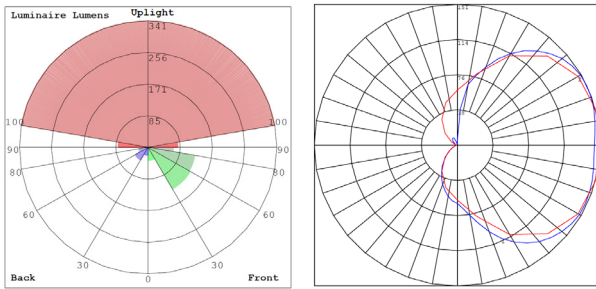

Lighting:

- LED Type/Brand: SMD 3030/ Philips Lumileds LEDs
- Total Lumens: 1875LM
- Color Temperatures: 2700K/3000K/3500K/4000K/5000K
- Color Rendering Index: CRI ≥ 90
- Beam Angle: 90° x 110°
- Rated Life: 70,000 Hrs

Phone: (877) 805-2252 | Fax: (877) 805-2252
www.westgatemfg.com |

WG-ZY-29-2Z

Photometrics: LRS-S2-MCT5-DD-ORB

BUD Rating: B0-U3-G1

Other Views:

Side View

Front View

Back View