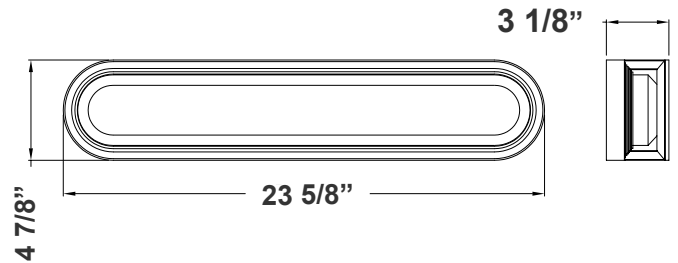

LRS SERIES Outdoor Lighting

LRS-S2-MCT5-DD-ORB
WALL CUBE WITH ADJ. BEAM ANGLE UP/DOWN LIGHTS
MCT5 Multi Color Temperature (Selectable)

WESTGATE
THE FUTURE IS HERE...AND IT'S QUITE BRIGHT!

Customer Name: _____
Project Name: _____
Note: _____ | Type: _____

Selection:

LED Wall Pack with double-walled clear/frosted lens is ideal for general site lighting, loading docks, doorway, pathway and parking areas.

23 5/8"(W) x 4 7/8"(H) x 3 1/8"(D)

Features

- Back plate: Die-cast aluminum
- Polycarbonate Lens
- 7-Year Warranty
- Multi CCT Switch is Inside Fixture

Technical Specifications

Electrical:

- Voltage: 120V AC 60Hz
- Wattage: 25W
- Power Factor: >0.90
- Efficacy: 75 LPW

Mechanical:

- Back plate: Die-Cast Aluminum with Mounting/Gasket Installed
- Polycarbonate Lens
- Operating Temperature: -4°F to 104°F
- IP44, Suitable For Wet Location
- 7-Year Warranty