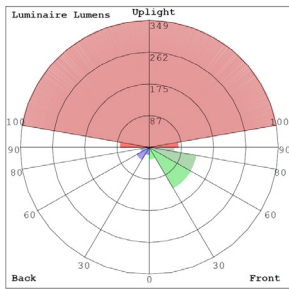

Lighting:

- LED Type: SMD 3030
- Total Lumens: 1400LM
- Color Temperatures: 3000K/ 4000K/ 5000K
- Color Rendering Index: CRI ≥ 90
- Beam Angle: 90° x 110°
- Rated life: 70,000 Hrs

Applications:

- LED Wall Pack With Double-Walled Clear/Frosted Lens Is Ideal For General Site Lighting, Loading Docks, Doorway, Pathway And Parking Areas.

Other Models:

• 20W | 1400LM | LRS-J-MCT-C90-BK • 20W | 1400LM | LRS-J-MCT-C90-BN

Phone: (877) 805-2252 | Fax: (877) 805-2252
www.westgatemfg.com |

WG-ZY-29-2Z

Photometrics: LRS-J-MCT-C90-BR

BUD Rating: B0-U3-G1

Area 25'x 25' Mounting Height: 9'

Other Views:

Side View

Front View

Back View

Performance Table: LRS-J-MCT-C90-BR

MODEL NO.	Wattage	Voltage	Lumens	Color Temp.	BUG Rating	LPW
LRS-J-MCT-C90-BR	20W	120V	1400LM	3000K 4000K 5000K	B0-U3-G1	70