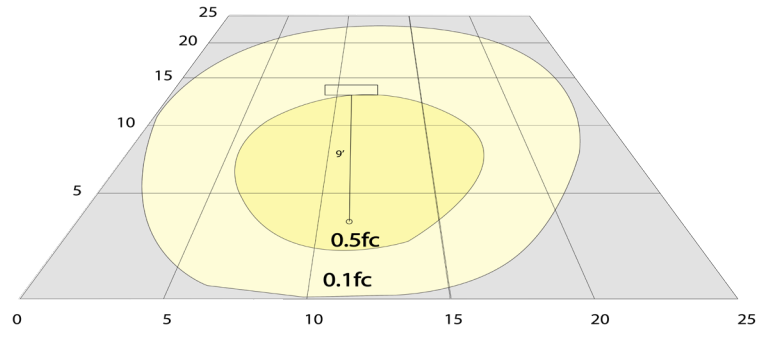

Lighting:

- LED Type: SMD 3030
- Total Lumens: 1400LM
- Color Temperatures: 3000K/ 4000K/ 5000K
- Color Rendering Index: CRI ≥ 90
- Beam Angle: 90° x 110°
- Rated life: 70,000 Hrs

Applications:

- LED Wall Pack With Double-Walled Clear/Frosted Lens Is Ideal For General Site Lighting, Loading Docks, Doorway, Pathway And Parking Areas.

Other Models:

• 20W | 1400LM | LRS-J-MCT-C90-BK • 20W | 1400LM | LRS-J-MCT-C90-BN

Phone: (877) 805-2252 | Fax: (877) 805-2252
www.westgatemfg.com |

WG-ZY-29-2Z

Photometrics: LRS-J-MCT-C90-BR

BUD Rating: B0-U3-G1

Area 25'x 25' Mounting Height: 9'

Other Views:

Side View

Front View

Back View

Performance Table: LRS-J-MCT-C90-BR

MODEL NO.	Wattage	Voltage	Lumens	Color Temp.	BUG Rating	LPW
LRS-J-MCT-C90-BR	20W	120V	1400LM	3000K 4000K 5000K	B0-U3-G1	70