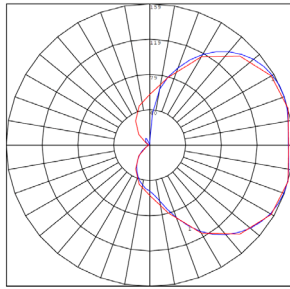

Other Models:

• 20W | 1400LM | LRS-J-MCT-C90-BK • 20W | 1400LM | LRS-J-MCT-C90-BN

Phone: (877) 805-2252 | Fax: (877) 805-2252
www.westgatemfg.com |

WG-ZY-29-2Z

Photometrics: LRS-J-MCT-C90-BR

BUD Rating: B0-U3-G1

Area 25'x 25' Mounting Height: 9'

Other Views:

Side View

Front View

Back View

Performance Table: LRS-J-MCT-C90-BR

MODEL NO.	Wattage	Voltage	Lumens	Color Temp.	BUG Rating	LPW
LRS-J-MCT-C90-BR	20W	120V	1400LM	3000K 4000K 5000K	B0-U3-G1	70