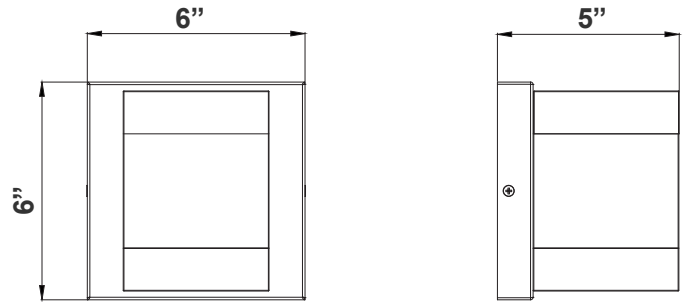

LRS SERIES Outdoor Lighting

LRS-J-MCT-C90-BR

WESTGATE
THE FUTURE IS HERE...AND IT'S QUITE BRIGHT!

Customer Name: _____

Project Name: _____

Note: _____

Type: _____

6"(L) x 6"(W) x 5"(H)

Lighting:

- LED Type: SMD 3030
- Total Lumens: 1400LM
- Color Temperatures: 3000K/ 4000K/ 5000K
- Color Rendering Index: CRI ≥ 90
- Beam Angle: 90° x 110°
- Rated life: 70,000 Hrs

Applications:

- LED Wall Pack With Double-Walled Clear/Frosted Lens Is Ideal For General Site Lighting, Loading Docks, Doorway, Pathway And Parking Areas.

Area 25'x 25' Mounting Height: 9'

Other Views:

Side View

Front View

Back View

Performance Table: LRS-J-MCT-C90-BR

MODEL NO.	Wattage	Voltage	Lumens	Color Temp.	BUG Rating	LPW
LRS-J-MCT-C90-BR	20W	120V	1400LM	3000K 4000K 5000K	B0-U3-G1	70