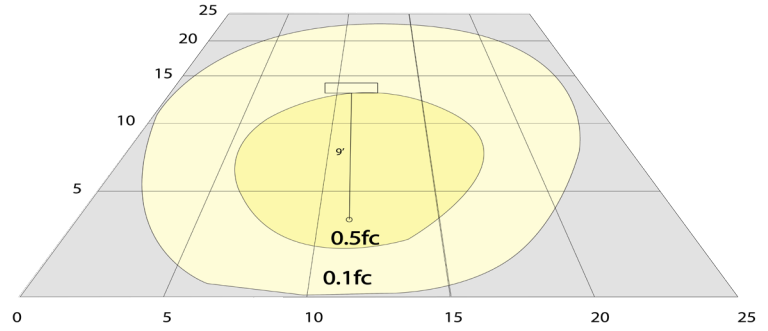

### Other Models:

- 12W | 650LM | LRS-G-MCT-C90-WH
- 12W | 650LM | LRS-G-MCT-C90-MGBR

Phone: (877) 805-2252 | Fax: (877) 805-2252  
www.westgatemfg.com | www.westgatecontrols.co

WG-ZY-29-2Z

**Photometrics:** LRS-G-MCT-C90-BK

BUG Rating: B0-U3-G1

Area 25'x 25' Mounting Height: 9'

**Other Views:**

Side View

Front View

Back View

**Performance Table:** LRS-G-MCT-C90-BK

MODEL NO.	Wattage	Voltage	Lumens	Color Temp.	BUG Rating	LPW
LRS-G-MCT-C90-BK	12W	120V	650LM	3000K 4000K 5000K	B0-U3-G1	54