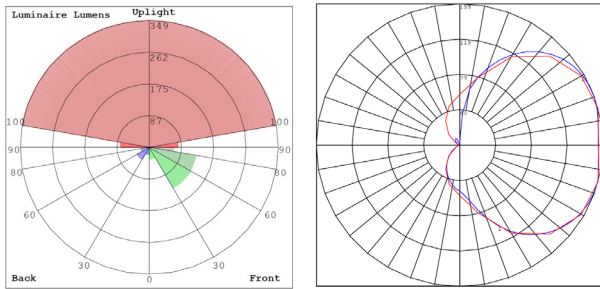

### Lighting:

- LED Type/Brand: SMD 3030/ Philips Lumileds LEDs
- Total Lumens: 650LM
- Color Temperatures: 3000K/ 4000K/ 5000K
- Color Rendering Index: CRI ≥ 90
- Beam Angle: 90° x 110°
- Rated life: 70,000 Hrs

### Other Models:

- 12W | 650LM | LRS-G-MCT-C90-WH
- 12W | 650LM | LRS-G-MCT-C90-MGBR

Phone: (877) 805-2252 | Fax: (877) 805-2252  
www.westgatemfg.com | www.westgatecontrols.co

WG-ZY-29-2Z

**Photometrics:** LRS-G-MCT-C90-BK

BUG Rating: B0-U3-G1

Area 25'x 25' Mounting Height: 9'

**Other Views:**

Side View

Front View

Back View

**Performance Table:** LRS-G-MCT-C90-BK

MODEL NO.	Wattage	Voltage	Lumens	Color Temp.	BUG Rating	LPW
LRS-G-MCT-C90-BK	12W	120V	650LM	3000K 4000K 5000K	B0-U3-G1	54