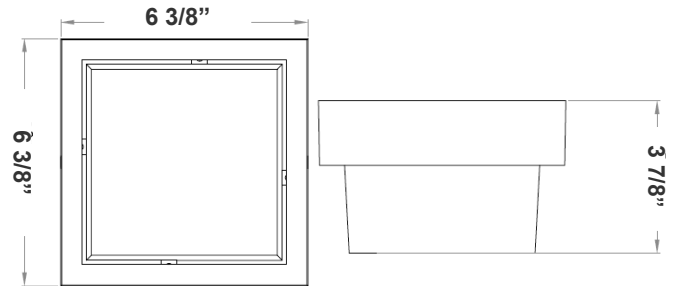

# LRS SERIES Outdoor Lighting

LRS-G-MCT-C90-BK

**WESTGATE**  
THE FUTURE IS HERE...AND IT'S QUITE BRIGHT!

Customer Name: \_\_\_\_\_  
Project Name: \_\_\_\_\_  
Note: \_\_\_\_\_ | Type: \_\_\_\_\_

6 3/8" (L) x 6 3/8" (W) x 3 7/8" (H)