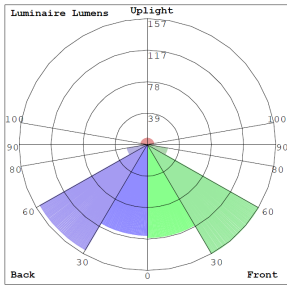

Photometrics: LRD-7W-3WTR

BUG Rating: B1-U1-G0