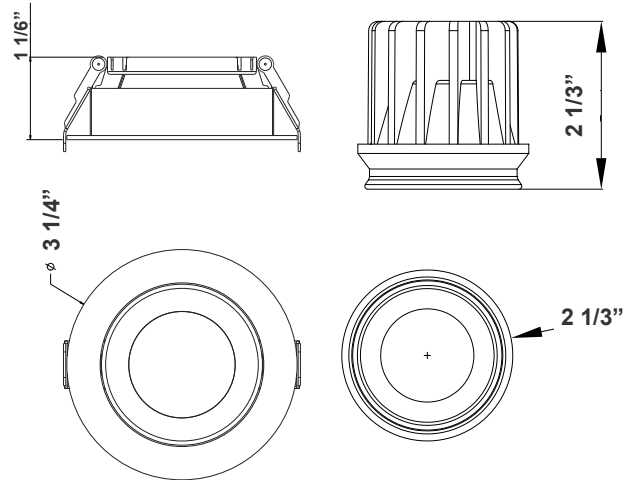

3" LED ARCHITECTURAL WINGED OPEN RECESSED LIGHTS

MATTE GOLD

WHITE

BLACK ON BLACK

BLACK

CLEAR

MATTE SILVER

**3 1/4" (H) X 3 1/4" (D)**  
**Driver Box Dimensions:**  
**5-1/4" x 1-5/8" x 1-1/8"**

## Features

- 3" (2-1/8" Actual) LED Winded Recessed Trim
- Die-cast Aluminum With White Powder Doat Finish
- 5-Year Warranty
- Junction Box Included With Fixture