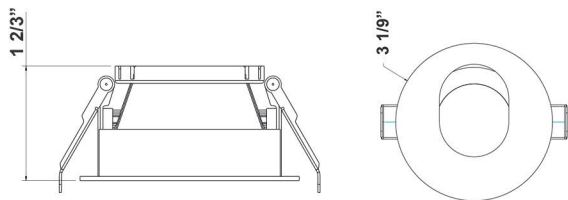

3" Architectural Winged Slot Recessed Lights

A. JUNCTION BOX INCLUDED

Box Dimensions: 5-1/4" x 1-5/8" x 1-1/8"
Junction Area Dimensions: 2-1/16" x 1-5/8" x 1-1/8"

B.

3 3/4"(H) X 3 1/9"(D)

C.

3 3/4"(H) X 3 1/9"(D)

Finish

Die-Cast Aluminum with Powder Coat
White / Black Finish

Color Temperatures

Beam Angles

Features

Catalog No.	Fig.	Catalog No.	Fig.
LRD-EGN-7W-D	A.	LRD-7W-3WTRSL-BK	C.
LRD-7W-3WTRSL-WH	B.		