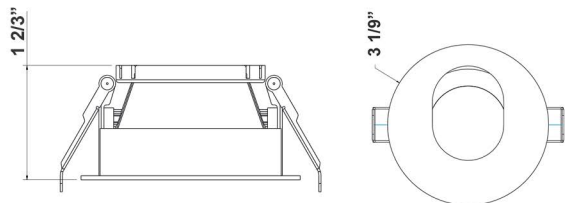

3" Architectural Winged Slot Recessed Lights

A. JUNCTION BOX INCLUDED

Box Dimensions: 5-1/4" x 1-5/8" x 1-1/8"
Junction Area Dimensions: 2-1/16" x 1-5/8" x 1-1/8"

B.

3 3/4"(H) X 3 1/9"(D)

C.

3 3/4"(H) X 3 1/9"(D)

Finish

Die-Cast Aluminum with Powder Coat
White / Black Finish

Color Temperatures

Beam Angles

Features

Catalog No.	Fig.	Catalog No.	Fig.
LRD-EGN-7W-D	A.	LRD-7W-3WTRSL-BK	C.
LRD-7W-3WTRSL-WH	B.		