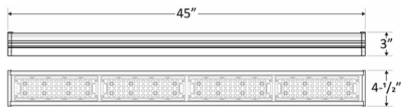

45"(L) x 3"(H) x 4 1/2"(W)