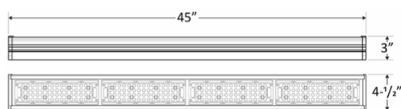

45"(L) x 3"(H) x 4 1/2"(W)

Wattage

50W / 120W

Voltage Input

120-277V, 50/60Hz AC

Efficacy

125-130 LPW

Finish

Die-Cast Aluminum with Powder Coat Finish
Black / White