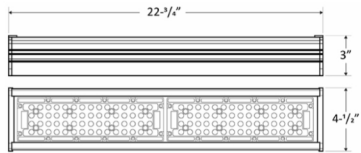

LED Outdoor Sign Lights

22 3/4"(L) x 3"(H) x 4 1/2"