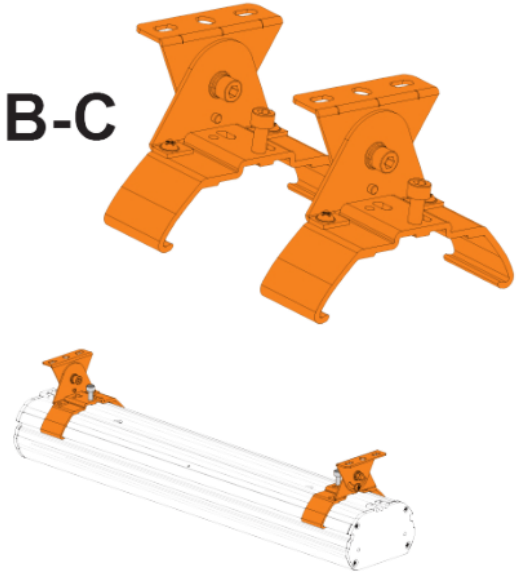

LOHB-C

LOHB-C

LOHB MOUNTING ACCESSORY

FEATURE SPECIFICATIONS:

- Material: Die-cast Aluminum
- Adjustable angle
- Possible mounting combinations with LOHB-C for LOHB series:

LOHB-A + LOHB-C