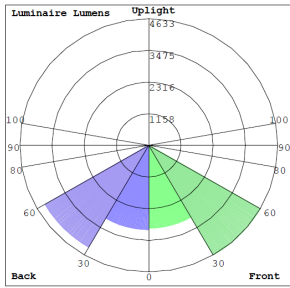

Lighting:

- LED: Lumileds Luxeon 3030 High Flux LED
- Total Lumens: 15300LM/ 15600LM
- Color Temperatures: 3000K/5000K
- Color Rendering Index: CRI ≥ 70
- Beam Angle: 90°

Applications:

- Ideal for Wall wash, sign, suspended outdoor/indoor lighting, small stadium and tracks

Other Models:

- 120W | 15300LM | LOHB-4FT-120W-30K
- 120W | 15600LM | LOHB-4FT-120W-50K

Photometrics: LOHB-4FT-WH

BUG Rating: B4-U0-G1

Billboard Size: 10.5'x 36' Mounting Distance: 6'

Other Views:

Side View

Front View

Back View

Performance Table: LOHB-4FT-WH

MODEL NO.	Wattage	Voltage	Lumens	Color Temp.	BUG Rating	LPW
LOHB-4FT-120W-30K-WH	120W	120-277V	15300LM	3000K	B4-U0-G1	125
LOHB-4FT-120W-50K-WH	120W	120-277V	15600LM	5000K	B4-U0-G1	125