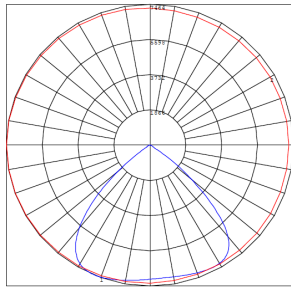

Other Models:

- 120W | 15300LM | LOHB-4FT-120W-30K
- 120W | 15600LM | LOHB-4FT-120W-50K

Photometrics: LOHB-4FT-WH

BUG Rating: B4-U0-G1

Billboard Size: 10.5'x 36' Mounting Distance: 6'

Other Views:

Side View