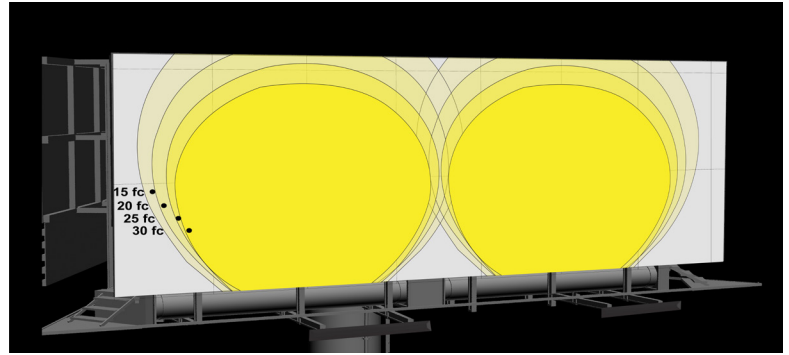

Lighting:

- LED: Lumileds Luxeon 3030 High Flux LED
- Total Lumens: 15300LM/ 15600LM
- Color Temperatures: 3000K/5000K
- Color Rendering Index: CRI ≥ 70
- Beam Angle: 90°

Applications:

- Ideal for Wall wash, sign, suspended outdoor/indoor lighting, small stadium and tracks

Other Models:

- 120W | 15300LM | LOHB-4FT-120W-30K
- 120W | 15600LM | LOHB-4FT-120W-50K

Photometrics: LOHB-4FT-WH

BUG Rating: B4-U0-G1

Billboard Size: 10.5'x 36' Mounting Distance: 6'

Other Views:

Side View

Front View

Back View

Performance Table: LOHB-4FT-WH

MODEL NO.	Wattage	Voltage	Lumens	Color Temp.	BUG Rating	LPW
LOHB-4FT-120W-30K-WH	120W	120-277V	15300LM	3000K	B4-U0-G1	125
LOHB-4FT-120W-50K-WH	120W	120-277V	15600LM	5000K	B4-U0-G1	125