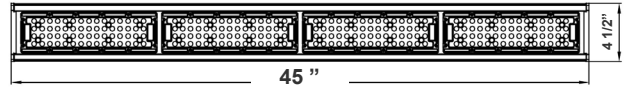

LOHB SERIES OUTDOOR LIGHTING

LOHB-4FT-120W-30K-WH
LOHB-4FT-120W-50K-WH

Selection:

Customer Name: _____

Project Name: _____

Note: _____

Type: _____

45"(L) x 3"(H) x 4 1/2"(W)

Technical Specifications

Electrical:

- Voltage: 120~277V; 50/60Hz AC
- THD: <20%
- Power Factor: >0.9
- Wattage: 120W
- Efficacy: 125 LPW

Mechanical:

- Die-cast Aluminum with White Powder Coat Finish
- Removable 1/2" NPT Threaded Knuckles Included
- Cord Type: 3.2 SJTW 18/3 AWG cable
- Removable Half Shroud Included
- Operating Temp: -40°F to 104°F
- Rated life: 50,000 hrs
- Wet Location
- IP Rating: IP65