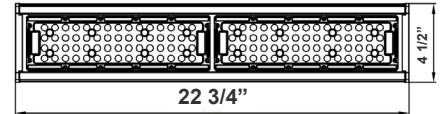

# LOHB SERIES OUTDOOR LIGHTING

LOHB-2FT-50W-30K  
LOHB-2FT-50W-50K

Customer Name: \_\_\_\_\_

Project Name: \_\_\_\_\_

Note: \_\_\_\_\_ Type: \_\_\_\_\_

Selection:

22 3/4"(L) x 3"(H) x 4 1/2"(W)

This outdoor lighting is Ideal for Wall wash, sign, suspended outdoor/indoor lighting, small stadium and tracks