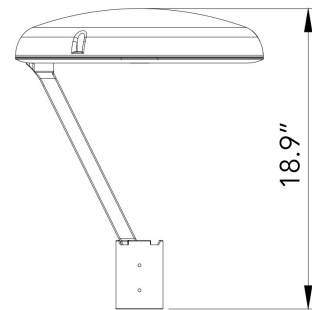

APPLICATIONS:

- :: Ideal for general site lighting, alleys, loading docks, doorway, pathway and parking areas.
- :: Great for use with photocell