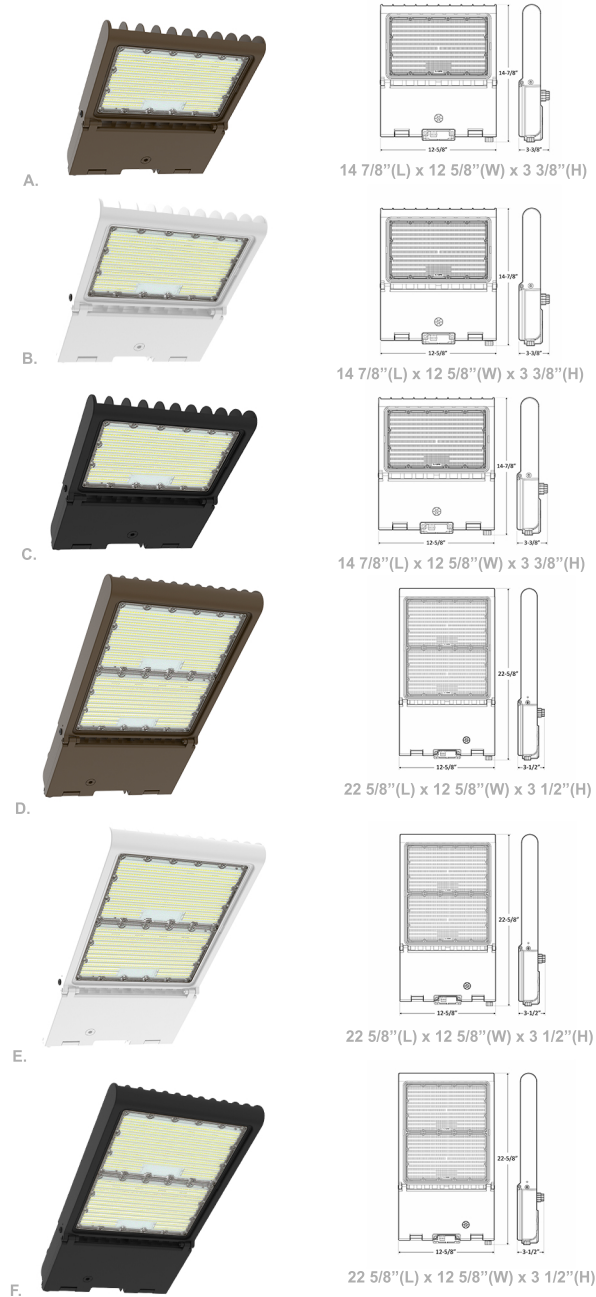

# Power & CCT Adjustable Flood/Area Lights

### Wattage

50W / 80W / 100W / 150W / 200W / 240W / 300W

### Efficacy

125 LPW