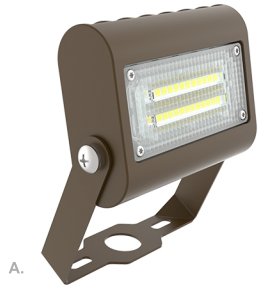

Small Flood Lights with U Bracket

A.

5 7/8"(H) x 5"(W) x 1 3/4"(D)

B.

8 1/2"(H) x 7 1/2"(W) x 2"(D)

C.

9 3/4"(H) x 9 3/8"(W) x 2 7/8"(D)

Wattage

10W / 15W / 20W / 30W

Voltage Input

120-277V AC/50-60 Hz

Efficacy

130 LPW

Dimming

0~10V Dimmable

Finish

Die-Cast Aluminum with Powder Coat Finish
Dark Bronze

Beam Angles

Color Temperatures

Features

Catalog No.	Fig.	Catalog No.	Fig.	Catalog No.	Fig.
LFX-XS-15W-30K-TR	A.	LFX-SM-10-30W-30K-TR	B.	LFX-MD-15-50W-50K-TR	C.
LFX-XS-15W-40K-TR	A.	LFX-SM-10-30W-50K-TR	B.	LFX-SM-10-30W-MCTP-TR	C.
LFX-XS-15W-50K-TR	A.	LFX-MD-15-50W-30K-TR	C.	LFX-MD-15-50W-MCTP-TR	C.