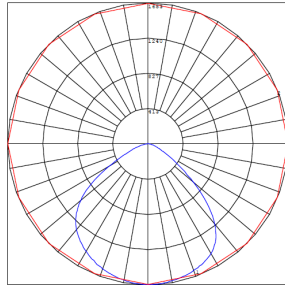

Photometrics: LFX-SM-10-30W-KN

BUG Rating: B2-U0-G1

Area 40'x 50' Mounting Height: 20'

Other Views:

Side View

Front View

Back View

Performance Table: LFX-SM-10-30W-KN