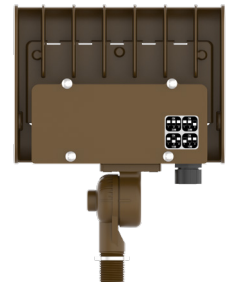

Technical Specifications

Electrical:

- Voltage: 120~277V AC/50~60 Hz
- Wattage: Selectable Wattages (10W/ 15W/ 20W/ 30W)
- Power Factor: >0.9
- Efficacy: 130 LPW

Mechanical:

- Die-cast Aluminum Housing with Powder Coat Finish (Dark Bronze and White Finish)
- LED: Lumileds Luxeon 2835 High Flux LED
- Solid State Lighting technology for long life, no Maintenance needed and High-Efficiency
- High Conductive Aluminum LED Board
- 90° Adjustable 1/2" Knuckle Mount
- IP Rating: IP65
- Operating Temperature: -40°F to 104°F
- Suitable for Wet Locations

Applications:

- Ideal for general site lighting, alleys, loading docks, doorway, pathway and parking areas.
- Replace existing HID flood lights/ wall packs

Other Models:

- 15W | 1950LM | LFX-XS-15W-30K-KN
- 15W | 1950LM | LFX-XS-15W-40K-KN
- 15W | 1950LM | LFX-XS-15W-50K-KN
- 50W | 6700LM | LFX-MD-15-50W-30K-KN
- 50W | 6700LM | LFX-MD-15-50W-40K-KN
- 50W | 6700LM | LFX-MD-15-50W-50K-KN

Photometrics: LFX-SM-10-30W-KN

BUG Rating: B2-U0-G1

Area 40'x 50' Mounting Height: 20'

Other Views:

Side View

Front View

Back View

Performance Table: LFX-SM-10-30W-KN