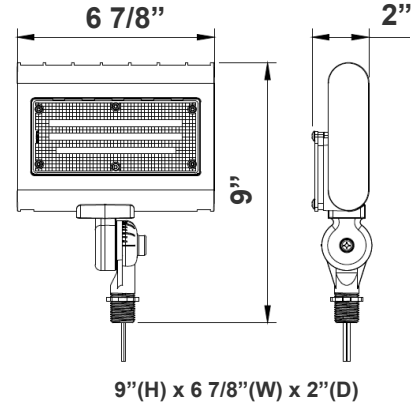

Customer Name: _____
Project Name: _____
Note: _____ Type: _____