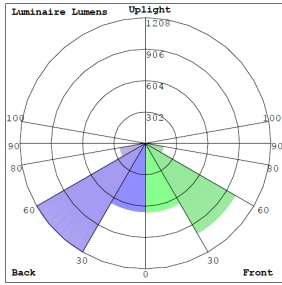

Technical Specifications

Electrical:

- Voltage: 120~277V AC/50~60 Hz
- Wattage: Selectable Wattages (10W/ 15W/ 20W/ 30W)
- Power Factor: >0.9
- Efficacy: 130 LPW

Mechanical:

- Die-cast Aluminum Housing with Powder Coat Finish (Dark Bronze and White Finish)
- LED: Lumileds Luxeon 2835 High Flux LED
- Solid State Lighting technology for long life, no Maintenance needed and High-Efficiency
- High Conductive Aluminum LED Board
- 90° Adjustable 1/2" Knuckle Mount
- IP Rating: IP65
- Operating Temperature: -40°F to 104°F
- Suitable for Wet Locations

Lighting:

- Dimming: 0~10V Dimmable
- Optic Lens Type: III
- Cord type: 13" #18 AWG stranded wires
- Total Lumens: 4080LM Max
- Color Temperature: 3000K/ 4000K/ 5000K
- Color Rendering Index: ≥ 82
- Beam Angle: 120°X 90°

Photometrics: LFX-SM-10-30W-KN

BUG Rating: B2-U0-G1

Area 40'x 50' Mounting Height: 20'

Other Views:

Side View

Front View

Back View

Performance Table: LFX-SM-10-30W-KN