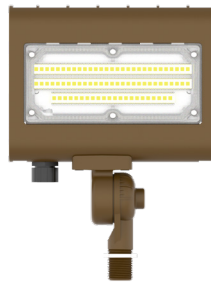

Features

- DLC Premium & LED High-Lumen Flood lights
- Solid State Lighting Technology for Long Life
- No Maintenance Needed and High-Efficiency
- 70,000 Hours Rated Life
- 7-Year Warranty
- Optic Lens Type: III
- Multi-Power - The Switch is on the Bottom of the Fixture

Technical Specifications

Electrical:

- Voltage: 120~277V AC/50~60 Hz
- Wattage: Selectable Wattages (10W/ 15W/ 20W/ 30W)
- Power Factor: >0.9
- Efficacy: 130 LPW

Mechanical:

- Die-cast Aluminum Housing with Powder Coat Finish (Dark Bronze and White Finish)
- LED: Lumileds Luxeon 2835 High Flux LED
- Solid State Lighting technology for long life, no Maintenance needed and High-Efficiency
- High Conductive Aluminum LED Board
- 90° Adjustable 1/2" Knuckle Mount
- IP Rating: IP65
- Operating Temperature: -40°F to 104°F
- Suitable for Wet Locations

Applications:

- Ideal for general site lighting, alleys, loading docks, doorway, pathway and parking areas.
- Replace existing HID flood lights/ wall packs

Other Models:

- 15W | 1950LM | LFX-XS-15W-30K-KN
- 15W | 1950LM | LFX-XS-15W-40K-KN
- 15W | 1950LM | LFX-XS-15W-50K-KN
- 50W | 6700LM | LFX-MD-15-50W-30K-KN
- 50W | 6700LM | LFX-MD-15-50W-40K-KN
- 50W | 6700LM | LFX-MD-15-50W-50K-KN

Photometrics: LFX-SM-10-30W-KN

BUG Rating: B2-U0-G1

Area 40'x 50' Mounting Height: 20'

Other Views:

Side View

Front View

Back View

Performance Table: LFX-SM-10-30W-KN