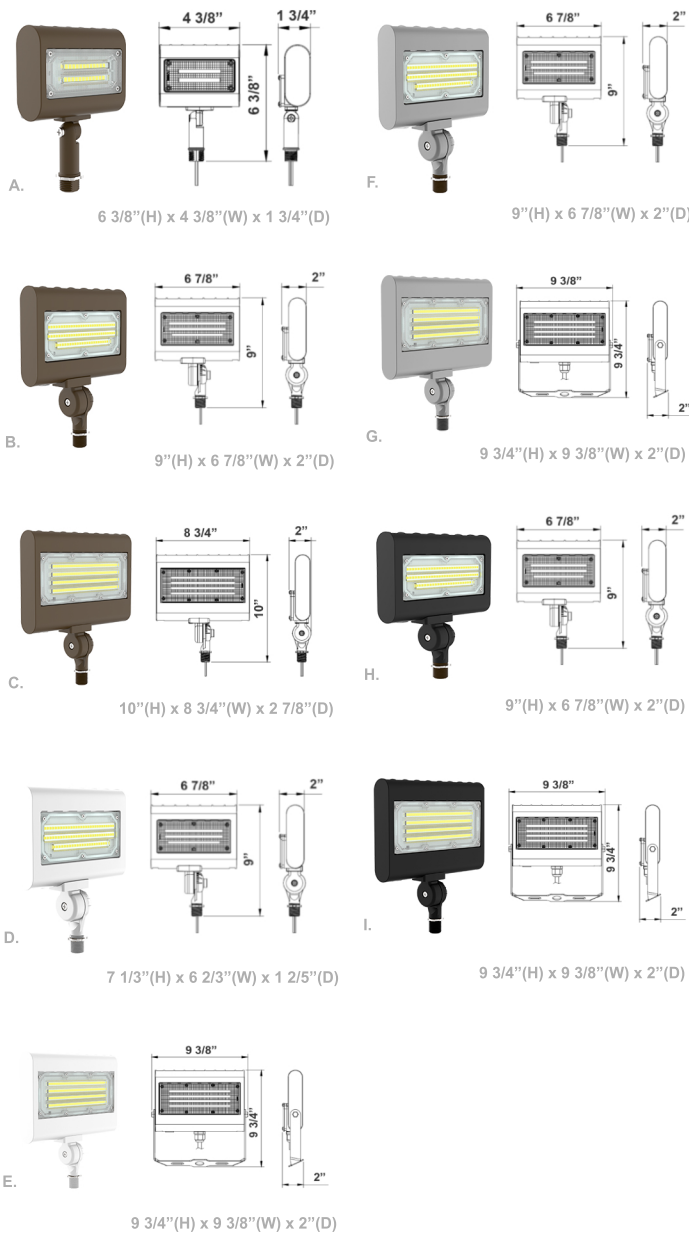

Flood Lights with Adjustable Knuckle

Wattage

10W / 15W / 30W / 50W

Voltage Input

120-277V AC/50-60 Hz

Efficacy

130 LPW

Dimming

0~10V Dimmable

Finish

Die-Cast Aluminum with Powder Coat Finish
Dark Bronze / White / Black / Silver

Beam Angles

Color Temperatures

Features

Adjustable Head

| Catalog No. | Fig. | Catalog No. | Fig. | Catalog No. | Fig. |
|----------------------|------|--------------------------|------|--------------------------|------|
| LFX-XS-15W-30K-KN | A | LFX-MD-15-50W-30K-KN | B | LFX-SM-10-30W-MCTP-KN-SV | B |
| LFX-XS-15W-40K-KN | A | LFX-MD-15-50W-40K-KN | B | LFX-MD-15-50W-MCTP-KN | B |
| LFX-XS-15W-50K-KN | A | LFX-MD-15-50W-50K-KN | B | LFX-MD-15-50W-MCTP-KN-WH | B |
| LFX-SM-10-30W-30K-KN | A | LFX-SM-10-30W-MCTP-KN | A | LFX-MD-15-50W-MCTP-KN-BK | B |
| LFX-SM-10-30W-40K-KN | A | LFX-SM-10-30W-MCTP-KN-WH | B | LFX-MD-15-50W-MCTP-KN-SV | B |
| LFX-SM-10-30W-50K-KN | A | LFX-SM-10-30W-MCTP-KN-BK | B | | |