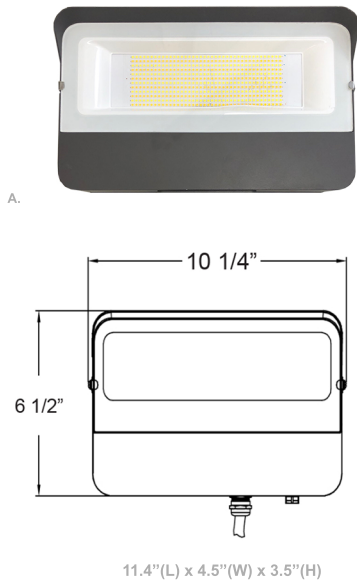

Compact Flood Lights 3CCT Version

Catalog No.	Fig.
LFE-80W-MCT-D	A.
LFE-100W-MCT-D	A.

Wattage

80W / 100W

Voltage Input

120-277V AC 50/60Hz

Efficacy

130-131 LPW

Finish

Die-Cast Aluminum Housing with Powder Coat Finish
Dark Bronze

Beam Angles

Color Temperatures

Features

Mounting Options Sold Separately

1/2in Knuckle Mounting Option Fits 80W & Larger

Catalog No.
LFE-KN

Slip Fitter Mounting Option Fits 80W & Larger

Catalog No.
LFE-SF

Bottom Bracket Mounting Option Fits 80W & Larger

Catalog No.
DMX-FLS-SHFG1