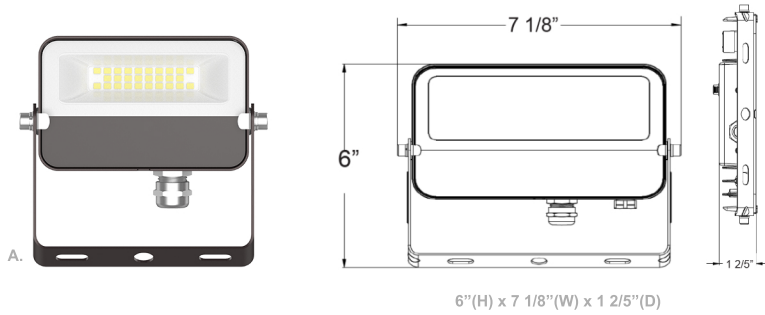

LED Compact Flood Light with U Bracket

Wattage

15W / 30W / 50W

Voltage Input

120 VAC 50/60Hz

Efficacy

106 LPW

Dimming

0~10V Dimmable

Finish

Die-Cast Aluminum with Powder Coat Finish
Dark Bronze

Beam Angles

Color Temperatures

Features

Catalog No.	Fig.	Catalog No.	Fig.
LFE-15W-30K-TR	A.	LFE-15W-MCT-TR	B.
LFE-15W-40K-TR	A.	LFE-30W-MCT-TR	B.
LFE-15W-50K-TR	A.	LFE-50W-MCT-TR	C.