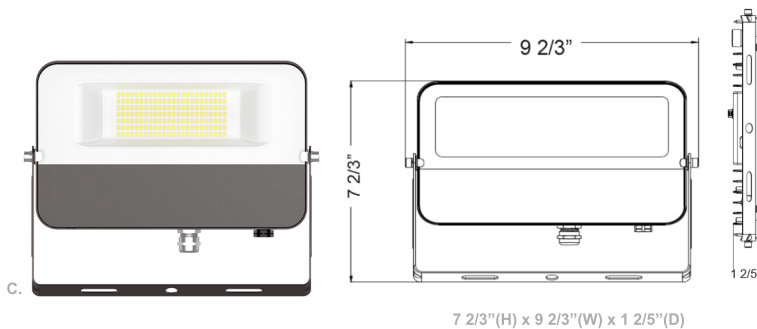

LED Compact Flood Light with U Bracket

Wattage

15W / 30W / 50W

Voltage Input

120 VAC 50/60Hz

Efficacy

106 LPW

Dimming

0~10V Dimmable

Finish

Die-Cast Aluminum with Powder Coat Finish
Dark Bronze

Beam Angles

Color Temperatures

Features

Catalog No.	Fig.	Catalog No.	Fig.
LFE-15W-30K-TR	A.	LFE-15W-MCT-TR	B.
LFE-15W-40K-TR	A.	LFE-30W-MCT-TR	B.
LFE-15W-50K-TR	A.	LFE-50W-MCT-TR	C.