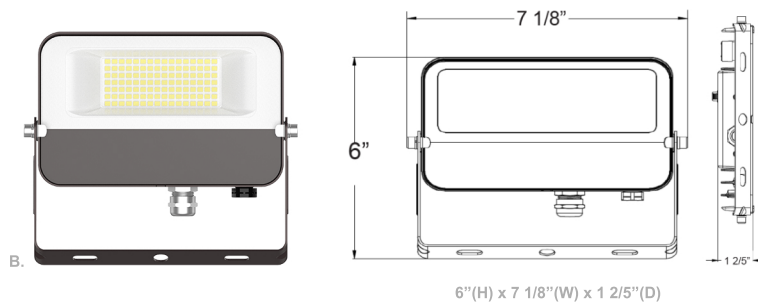

LED Compact Flood Light with U Bracket

Wattage

15W / 30W / 50W

Voltage Input

120 VAC 50/60Hz

Efficacy

106 LPW

Dimming

0~10V Dimmable

Finish

Die-Cast Aluminum with Powder Coat Finish
Dark Bronze

Beam Angles

Color Temperatures

Features

Catalog No.	Fig.	Catalog No.	Fig.
LFE-15W-30K-TR	A.	LFE-15W-MCT-TR	B.
LFE-15W-40K-TR	A.	LFE-30W-MCT-TR	B.
LFE-15W-50K-TR	A.	LFE-50W-MCT-TR	C.