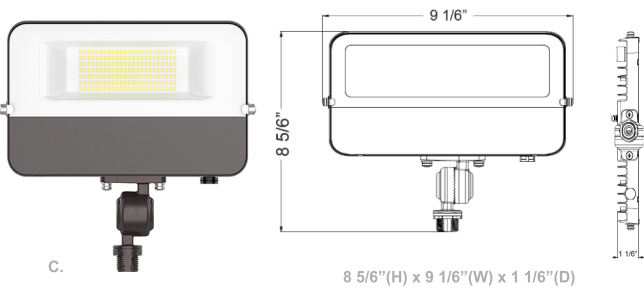

Compact Flood Lights with 1/2" Knuckle

Wattage
15W / 30W / 50W

Voltage Input
120 VAC 50/60Hz

Efficacy
106-119 LPW

Dimming
0~10V Dimmable

Finish
Die-Cast Aluminum with Powder Coat Finish
Dark Bronze

Beam Angles
 120° x 90°

Color Temperatures

3000K 4000K 5000K

Features

Adjustable Head

WRC-3-BRZ
Weatherproof cover with three 1/2" hubs

B-41
1/2" NPT hub
Solid Brass
Antique Bronze Finish

Adjustable Knuckle
1/2" Threaded knuckle for aiming versatility