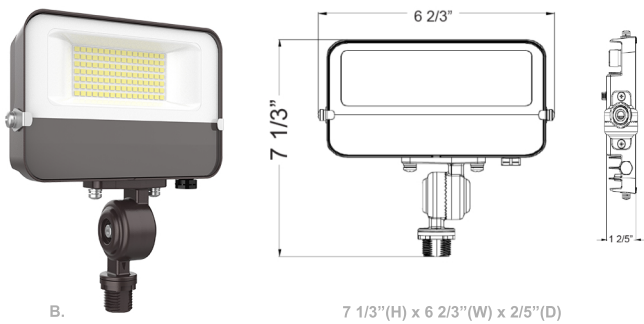

Compact Flood Lights with 1/2" Knuckle

Wattage
15W / 30W / 50W

Voltage Input
120 VAC 50/60Hz

Efficacy
106-119 LPW

Dimming
0~10V Dimmable

Finish
Die-Cast Aluminum with Powder Coat Finish
Dark Bronze

Beam Angles
 120° x 90°

Color Temperatures

3000K 4000K 5000K

Features

Adjustable Head

WRC-3-BRZ
Weatherproof cover with three 1/2" hubs

B-41
1/2" NPT hub
Solid Brass
Antique Bronze Finish

Adjustable Knuckle
1/2" Threaded knuckle for aiming versatility