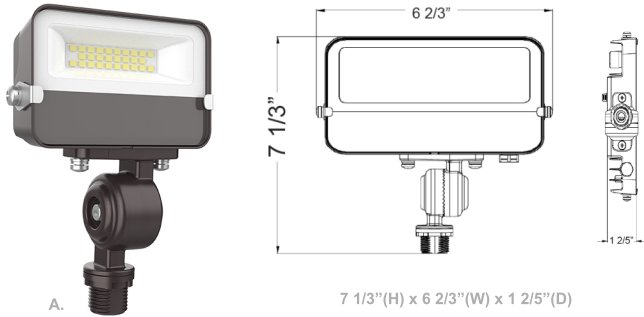

Compact Flood Lights with 1/2" Knuckle

Wattage
15W / 30W / 50W

Voltage Input
120 VAC 50/60Hz

Efficacy
106-119 LPW

Dimming
0~10V Dimmable

Finish
Die-Cast Aluminum with Powder Coat Finish
Dark Bronze

Beam Angles
 120° x 90°

Color Temperatures

3000K 4000K 5000K

Features

Adjustable Head

WRC-3-BRZ
Weatherproof cover with three 1/2" hubs

B-41
1/2" NPT hub
Solid Brass
Antique Bronze Finish

Adjustable Knuckle
1/2" Threaded knuckle for aiming versatility