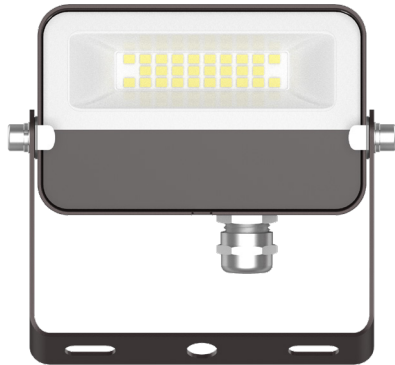

LFE SERIES Outdoor Lighting

LFE-15W-30K-TR
LFE-15W-40K-TR
LFE-15W-50K-TR
COMPACT FLOOD LIGHT

WESTGATE
THE FUTURE IS HERE...AND IT'S QUITE BRIGHT!

Customer Name: _____

Project Name: _____

Note: _____

Type: _____

Selection:

6"(H) x 7 1/8"(W) x 1 2/5"(D)

Ideal for general site lighting, alleys, loading docks, doorways, pathway, parking areas. Replace existing HID flood lights/wall packs. Great for use with motion sensors or other instant on/off controls. Solid state lighting technology for long life, low maintenance and high efficiency.

Mechanical:

- Die-Cast Aluminum Housing With Powder Coat Finish (Dark Bronze Finish)
- Solid State Lighting Technology For Long Life, No Maintenance Needed and High-Efficiency
- High Conductive Aluminum LED Board
- IP Rating: IP65
- Operating Temperature: -40°F to 104°F
- Suitable for Wet Locations

Lighting:

- Cord type: 18" SJTW 18/3 AWG cable
- Total lumens: 1600LM
- Color temperature: 3000K/ 4000K/ 5000K
- Color rendering index: CRI > 70
- Beam Angle: 120° x 90°

Applications:

- Ideal for general site lighting, alleys, loading docks, doorway, pathway and parking areas.
- Replace existing HID flood lights/ wall packs
- Great for use with motion sensors or other instant on/off controls