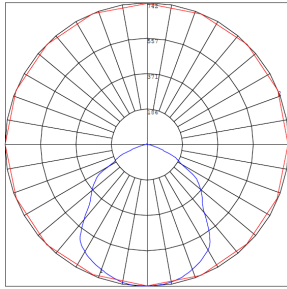

Photometrics: LFE-15W-TR

BUD Rating: B1-U2-G0