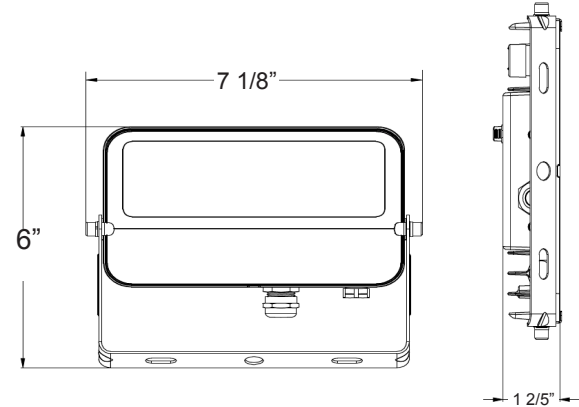

Selection:

6"(H) x 7 1/8"(W) x 1 2/5"(D)

Ideal for general site lighting, alleys, loading docks, doorways, pathway, parking areas. Replace existing HID flood lights/wall packs. Great for use with motion sensors or other instant on/off controls. Solid state lighting technology for long life, low maintenance and high efficiency.