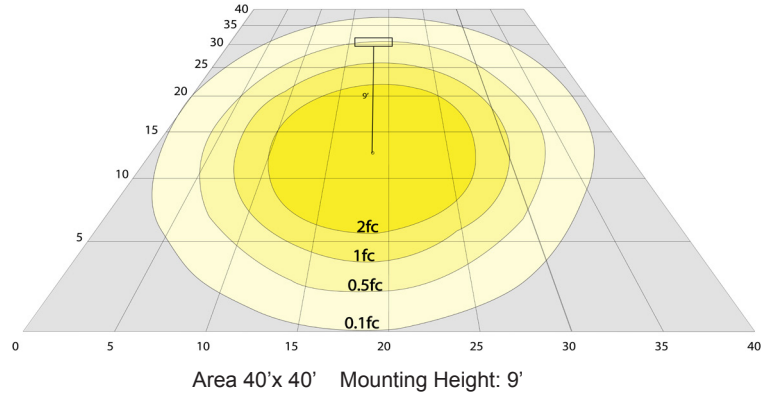

Photometrics: LFE-15W-TR

BUD Rating: B1-U2-G0

Other Views:

Performance Table: LFE-15W-TR

MODEL NO.	Wattage	Voltage	Lumens	Color Temp.	BUG Rating	LPW
LFE-15W-30K-TR	15W	120V	1600LM	3000K	B1-U2-G0	106
LFE-15W-40K-TR	15W	120V	1600LM	4000K	B1-U2-G0	106
LFE-15W-50K-TR	15W	120V	1600LM	5000K	B1-U2-G0	106

Sample Ordering

Model Wattage Color Temp.

LFE - 15W - - TR
3000K
4000K
5000K

Example:

1. LFE-15W-30K-TR

(For LFE 15W 3000K fixture 120V)