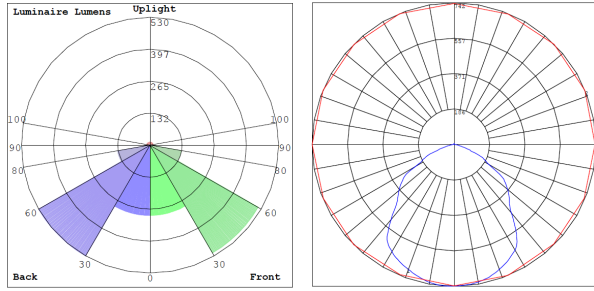

Photometrics: LFE-15W-MCT-KN

BUD Rating: B1-U2-G0