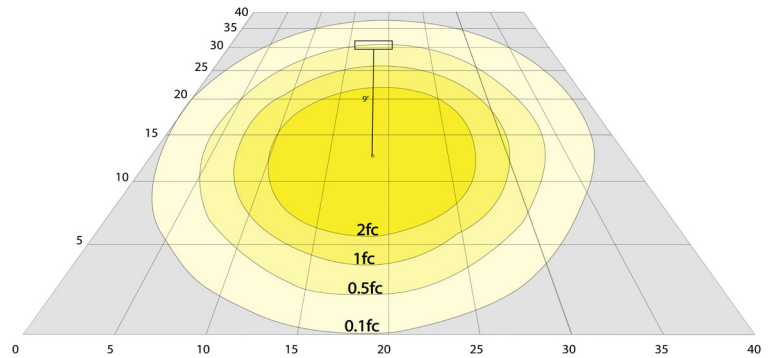

Other Models:

- 30W | 3150LM | LFE-30W-MCT-KN
- 50W | 5250LM | LFE-50W-MCT-KN

Photometrics: LFE-15W-MCT-KN

BUD Rating: B1-U2-G0

Area 40'x 40' Mounting Height: 9'

Other Views:

Side View

Front View