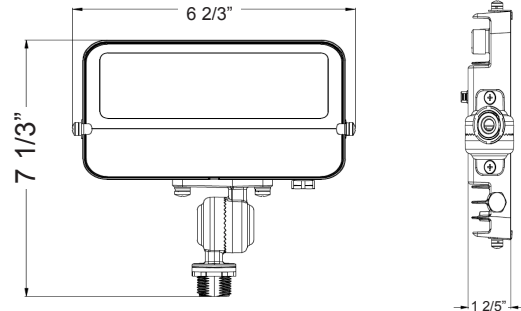

Type: _____

7 1/3" (H) x 6 2/3" (W) x 1 2/5" (D)

Ideal for general site lighting, alleys, loading docks, doorways, pathway, parking areas. Replace existing HID flood lights/wall packs. Great for use with motion sensors or other instant on/off controls. Solid state lighting technology for long life, low maintenance and high efficiency.