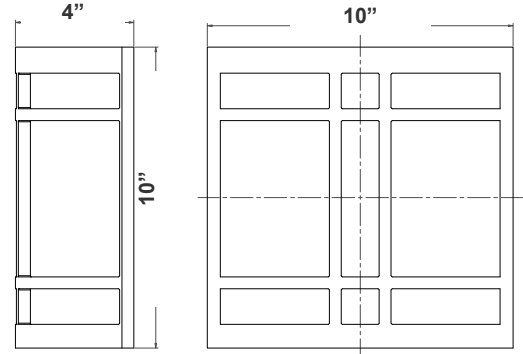

LDSW SERIES OUTDOOR LIGHTING

LDSS-MCT5-ORB

WESTGATE
THE FUTURE IS HERE...AND IT'S QUITE BRIGHT!

Customer Name: _____

Project Name: _____

Note: _____

Type: _____

10"(H) x 10"(W) x 4"(D)