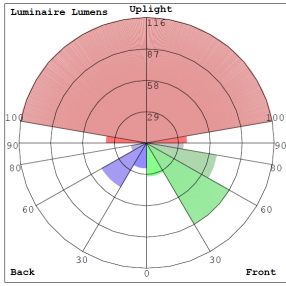

Lighting:

- Multi CCT (Selectable Switch on the LED Board)
- Lens: Acrylic PC lens
- Total Lumens: 1200LM
- Color Temperatures: 2700K/3000K/3500K/4000K/5000K
- Color Rendering Index: CRI ≥ 80
- Beam Angle: 120°
- Rated life: 70,000 Hrs

- 12W | 1200LM | LDSW-MCT5-SIL

Phone: (877) 805-2252 | Fax: (877) 805-2252
www.westgatemfg.com

W/G-02022020

Photometrics: LDSW-MCT5-ORB

BUG Rating: B0-U3-G1

12W, 5000K, Area 20'x 20' Mounting Height: 9'

Other Views: