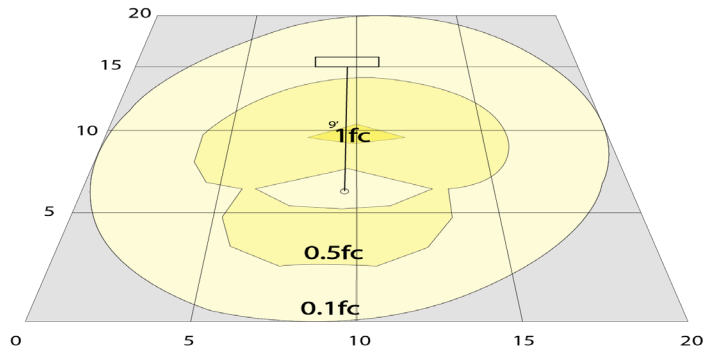

- 12W | 1200LM | LDSW-MCT5-SIL

Phone: (877) 805-2252 | Fax: (877) 805-2252
www.westgatemfg.com

W/G-02022020

Photometrics: LDSW-MCT5-ORB

BUG Rating: B0-U3-G1

12W, 5000K, Area 20'x 20' Mounting Height: 9'

Other Views: