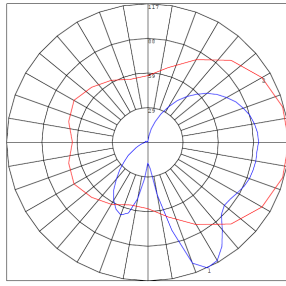

- 12W | 1200LM | LDSW-MCT5-SIL

Phone: (877) 805-2252 | Fax: (877) 805-2252
www.westgatemfg.com

W/G-02022020

Photometrics: LDSW-MCT5-ORB

BUG Rating: B0-U3-G1

12W, 5000K, Area 20'x 20' Mounting Height: 9'

Other Views: