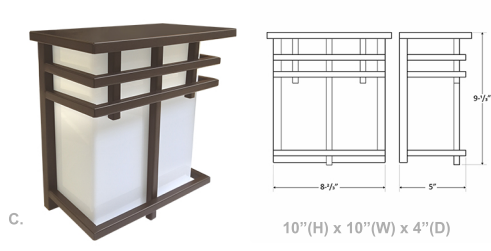

10" Outdoor/Indoor LED Decorative Wall Sconce

Wattage

12W

Voltage Input

120V AC 50/60Hz

Dimmable

TRIAC Dimming (Using Standard TRIAC LED Dimmers)

Finish

Aluminum Housing and Steel Back Plate

Beam Angles

Color Temperatures

Features

Catalog No.	Fig.
LDSW-MCT5-ORB	A.
LDSW-MCT5-SIL	B.
LDSS-MCT5-ORB	C.

Factory-Installed Options

Watts	227V Option	Description	Photocell	Description	Paint	Sensor	Description
LDSW/LDSS	N/A	N/A	OPT-PC-B1	BUTTON	N/A	N/A	N/A