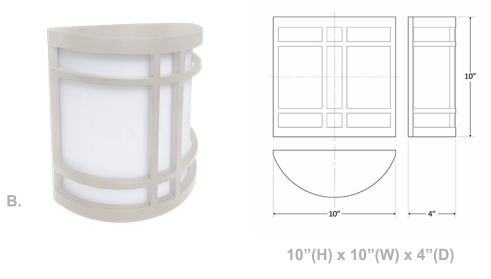

10" Outdoor/Indoor LED Decorative Wall Sconce

Wattage

12W

Voltage Input

120V AC 50/60Hz

Dimmable

TRIAC Dimming (Using Standard TRIAC LED Dimmers)

Finish

Aluminum Housing and Steel Back Plate

Beam Angles

Color Temperatures

Features

Catalog No.	Fig.
LDSW-MCT5-ORB	A.
LDSW-MCT5-SIL	B.
LDSS-MCT5-ORB	C.

Factory-Installed Options

Watts	227V Option	Description	Photocell	Description	Paint	Sensor	Description
LDSW/LDSS	N/A	N/A	OPT-PC-B1	BUTTON	N/A	N/A	N/A