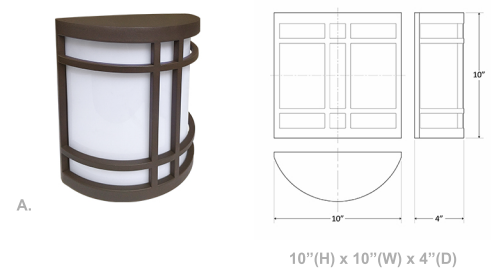

10" Outdoor/Indoor LED Decorative Wall Sconce

Wattage

12W

Voltage Input

120V AC 50/60Hz

Dimmable

TRIAC Dimming (Using Standard TRIAC LED Dimmers)

Finish