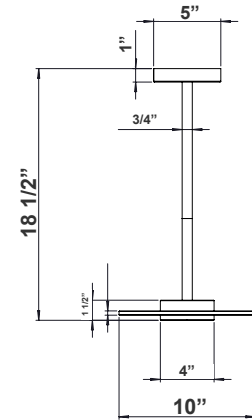

Customer Name: _____

Project Name: _____

Note: _____ Type: _____

18 1/2" x 10"

Features

- MCT: Multi CCT Switch is under the canopy
- Black Finish
- 5-Year Warranty
- 10in PMMA acrylic glass panel

Technical Specifications