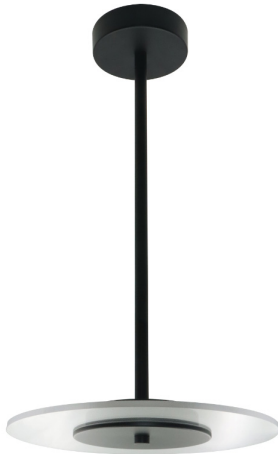

LDAP SERIES RESIDENTIAL LIGHTING

LDAP-10-MCT5
LED DÉCOR ACCENT PENDANT

WESTGATE
THE FUTURE IS HERE...AND IT'S QUITE BRIGHT!

Pendant lights are stylish hanging light fixtures that double as task lighting. Perfect for kitchens, office or living areas, our vintage pendant lighting is available in 2 finishes that will look good in any home.

Customer Name: _____

Project Name: _____

Note: _____ Type: _____

18 1/2" x 10"

Features

- MCT: Multi CCT Switch is under the canopy
- Black Finish
- 5-Year Warranty
- 10in PMMA acrylic glass panel

Technical Specifications

Electrical:

- Voltage: 120V AC 50/60Hz
- Wattage: 12W
- Power Factor: >0.90
- Efficacy: 58 LPW

Mechanical:

- Black Finish
- Spun Steel Housing
- 10in PMMA acrylic glass panel
- Maximum Ambient Temperature: -22°F to 104°F
- IP20 indoor only
- 5-Year Warranty

Applications:

- Pendant lights are stylish hanging light fixtures that double as task lighting. Perfect for kitchens, office or living areas, our vintage pendant lighting is available in 2 finishes that will look good in any home.