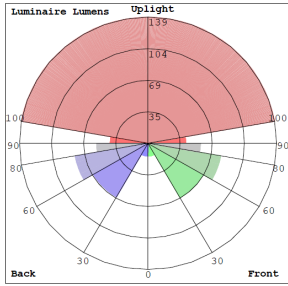

Lighting:

- MCT: Multi CCT Switch is under the canopy
- Dimming: TRIAC Dimming (Dimmable Down to 5% Compatible with Traic and ELV Dimmers)
- Total Lumens: 700LM
- Color Temperatures: 2700K/3000K/3500K/4000K/5000K
- Multi CCT (Selectable Switch under the lens)
- Color Rendering Index: CRI ≥ 90
- Beam Angle: 360°
- Rated life: 50,000 Hrs

Other Models:

- 18W | 900LM | LDAP-14-MCT5

Phone: (877) 805-2252 | Fax: (877) 805-2252
www.westgatetf.com

Photometrics: LDAP-10-MCT5

BUG Rating: B1-U3-G0

Other Views:

Side View

Lit View

Lens View (Illuminated)

Performance Table: LDAP-10-MCT5

MODEL NO.	Wattage	Voltage	Lumens	Color Temp.	BUG Rating	LPW
LDAP-10-MCT5	12W	120V	700LM	2700K/ 3000K/ 3500K/ 4000K/ 5000K	B1-U3-G1	58

Sample Ordering