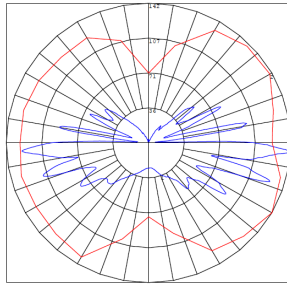

Other Models:

- 18W | 900LM | LDAP-14-MCT5

Phone: (877) 805-2252 | Fax: (877) 805-2252
www.westgatetf.com

Photometrics: LDAP-10-MCT5

BUG Rating: B1-U3-G0

Other Views:

Side View

Lit View

Lens View (Illuminated)

Performance Table: LDAP-10-MCT5

MODEL NO.	Wattage	Voltage	Lumens	Color Temp.	BUG Rating	LPW
LDAP-10-MCT5	12W	120V	700LM	2700K/ 3000K/ 3500K/ 4000K/ 5000K	B1-U3-G1	58

Sample Ordering