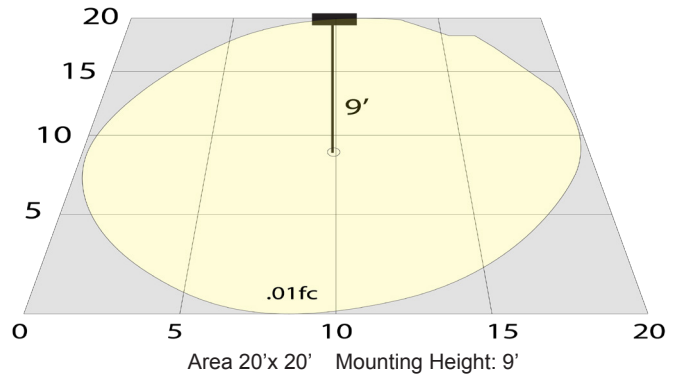

Other Models:

- 18W | 900LM | LDAP-14-MCT5

Phone: (877) 805-2252 | Fax: (877) 805-2252
www.westgatetf.com

Photometrics: LDAP-10-MCT5

BUG Rating: B1-U3-G0

Other Views:

Side View

Lit View