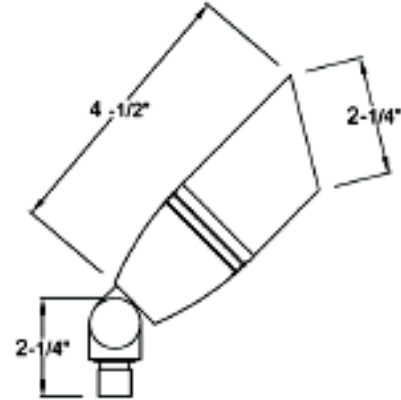

**DIMENSIONS:**

**LD-103-BZ**

**12V LED DIRECTIONAL LIGHTS - SOLID BRASS**

Ideal for walkway and pathway, stairway and more.

**ELECTRICAL SPECIFICATIONS:**

- Voltage: 12V AC/DC
- Wattage: 7W Max (5W included )
- Efficacy: 78LM/W/71LM/W

**HOUSING SPECIFICATIONS:**

- Housing Material: Cast Solid Brass
- Finish: Antique Bronze
- 3FT. STP-2 18AWG lead wire
- 8-1/2" Non-metallic Spike
- Silicon-filled Wire Nuts
- IP rating: IP67, Wet Locations