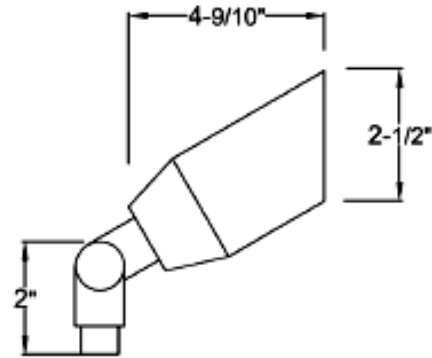

**DIMENSIONS:**

**LD-099-BZ**

**12V LED DIRECTIONAL LIGHTS - SOLID BRASS**

Ideal for walkway and pathway, stairway and more.

**ELECTRICAL SPECIFICATIONS:**

- Voltage: 12V AC/DC
- Wattage: 7W Max (5W included )
- Efficacy: 78LM/W/71LM/W

**HOUSING SPECIFICATIONS:**

- Housing Material: Cast Solid Brass
- Finish: Antique Bronze
- 3FT. STP-2 18AWG lead wire
- 8-1/2" Non-metallic Spike
- Silicon-filled Wire Nuts
- IP rating: IP67, Wet Locations