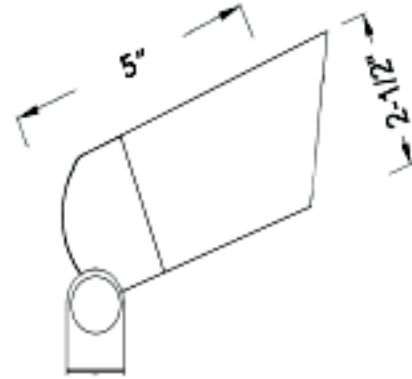

DIMENSIONS:

LD-006-BZ

12V LED DIRECTIONAL LIGHTS - SOLID BRASS

Ideal for walkway and pathway, stairway and more.

ELECTRICAL SPECIFICATIONS:

- Voltage: 12V AC/DC
- Wattage: 7W Max (5W included)
- Efficacy: 78LM/W/71LM/W

HOUSING SPECIFICATIONS:

- Housing Material: Cast Solid Brass
- Finish: Antique Bronze
- 3FT. STP-2 18AWG lead wire
- 8-1/2" Non-metallic Spike
- Silicon-filled Wire Nuts
- IP rating: IP67, Wet Locations