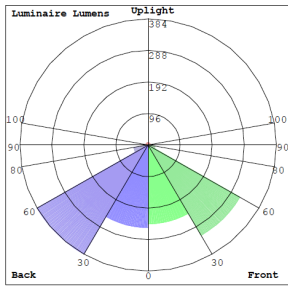

Photometrics: LCFT-MCTP-BK