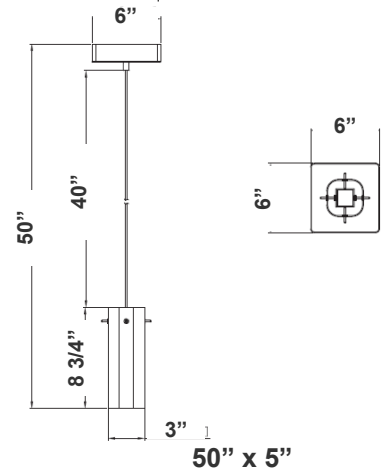

LCFH SERIES RESIDENTIAL LIGHTING

LCFH-1L-MCT5

INTEGRATED LED SQUARE HOLOGRAM GLASS PEDANT

Customer Name: _____

Project Name: _____

Note: _____

Type: _____

Integrated LED glass pendant is a contemporary and stylish design that can be used by itself as an accent piece, or grouped together to light a kitchen island, bar, or pool table.

Features

- Multi CCT (Selectable Switch on the LED Board under the lens)
- Brushed Nickel Finish
- 5-Year Warranty
- Polycarbonate lens

Technical Specifications

Electrical:

- Voltage: 120V AC 50/60Hz
- Wattage: 12W
- Power Factor: >0.90
- Efficacy: 68 LPW

Mechanical:

- Brushed Nickel Finish
- Glass Material: 5/64" (2mm) thickness, Ultra Clear Glass
- Power Cord is 60" Long
- Maximum Ambient Temperature: -22°F to 104°F
- IP20 indoor only

Lighting:

- Dimming: TRIAC Dimming (Dimmable Down to 5% Compatible with Traic and ELV Dimmers)
- Total Lumens: 810LM
- Color Temperatures: 2700K/3000K/3500K/4000K/5000K
- Multi CCT (Selectable Switch on back of the fixture)
- Color Rendering Index: CRI ≥ 90
- Beam Angle: 120°
- Rated life: 50,000 Hrs

Applications:

- Integrated LED glass pendant is a contemporary and stylish design that can be used by itself as an accent piece, or grouped together to light a kitchen island, bar, or pool table.

Other Models:

- 36W | 2430LM | LCFH-3LR-MCT5
- 36W | 2430LM | LCFH-3LS-MCT5