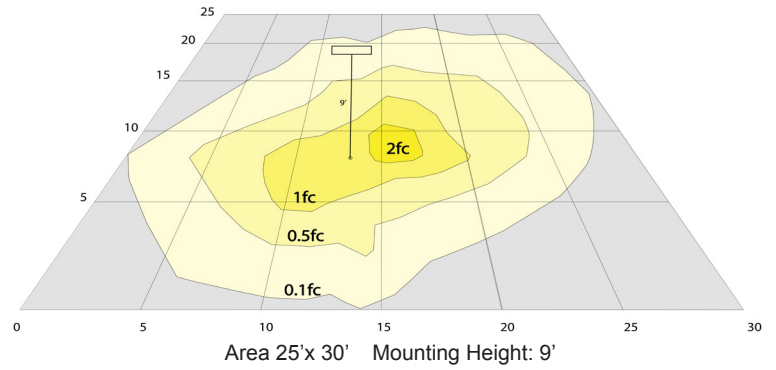

### Other Models:

- 36W | 2430LM | LCFH-3LR-MCT5
- 36W | 2430LM | LCFH-3LS-MCT5

**Photometrics:** LCFH-1L-MCT5

BUG Rating: B0-U3-G1

**Other Views:**

Side View

Glass Lens View

Top View