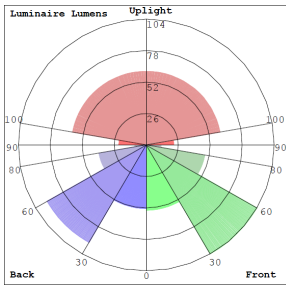

Photometrics: LCFH-1L-MCT5

BUG Rating: B0-U3-G1