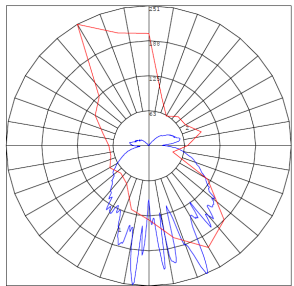

Photometrics: LCFH-1L-MCT5

BUG Rating: B0-U3-G1