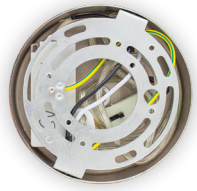

## LCFH-1L-MCT5

INTEGRATED LED SQUARE HOLOGRAM GLASS PEDANT

Customer Name: \_\_\_\_\_

Project Name: \_\_\_\_\_

Note: \_\_\_\_\_

Type: \_\_\_\_\_

Integrated LED glass pendant is a contemporary and stylish design that can be used by itself as an accent piece, or grouped together to light a kitchen island, bar, or pool table.

### Mechanical:

- Brushed Nickel Finish
- Glass Material: 5/64" (2mm) thickness, Ultra Clear Glass
- Power Cord is 60" Long
- Maximum Ambient Temperature: -22°F to 104°F
- IP20 indoor only

**Example:**

1. LCFH-1L-MCT5 (FOR LCFH 12W MCT5 FIXTURE 120V)

**Other Model:** LCFH-3LR-MCT5

Side View

Glass Lens View

Top View