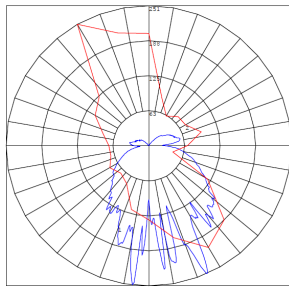

Lighting:

- Dimming: TRIAC Dimming (Dimmable Down to 5% Compatible With Traic and ELV Dimmers)
- Total Lumens: 720LM
- Color Temperatures: 2700K/3000K/3500K/4000K/5000K
- Multi CCT (Selectable Switch on Back Of The Fixture)
- Color Rendering Index: CRI ≥ 90
- Beam Angle: 120°
- Rated life: 50,000 Hrs

- 12W | 720LM | LCFE-MCT5-BN

Phone: (877) 805-2252 | Fax: (877) 805-2252
www.westgatemfg.com

Photometrics: LCFE-MCT5-BK

BUG Rating: B0-U3-G1

Area 25'x 30' Mounting Height: 9'

Other Views:

Side View

Glass Lens View