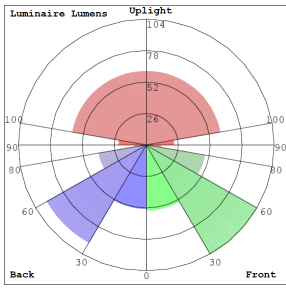

Electrical:

- Voltage: 120V AC 50/60Hz
- Wattage: 12W
- Power Factor: >0.90
- Efficacy: 60 LPW

Mechanical:

- Black Finish
- The Rod's Total Length is 54". It Consists Of One 6" And Four 12" Threaded Rods For A Seamless Down Rod Appearance In The Desired Length
- Glass Material: 5/64" (2mm) thickness, Ultra Clear Glass
- Power Cord is 60" Long
- Maximum Ambient Temperature: -22°F to 104°F
- IP20 indlor Only

Lighting:

- Dimming: TRIAC Dimming (Dimmable Down to 5% Compatible With Traic and ELV Dimmers)
- Total Lumens: 720LM
- Color Temperatures: 2700K/3000K/3500K/4000K/5000K
- Multi CCT (Selectable Switch on Back Of The Fixture)
- Color Rendering Index: CRI ≥ 90
- Beam Angle: 120°
- Rated life: 50,000 Hrs

- 12W | 720LM | LCFE-MCT5-BN

Phone: (877) 805-2252 | Fax: (877) 805-2252
www.westgatemfg.com

Photometrics: LCFE-MCT5-BK

BUG Rating: B0-U3-G1

Area 25'x 30' Mounting Height: 9'

Other Views:

Side View

Glass Lens View