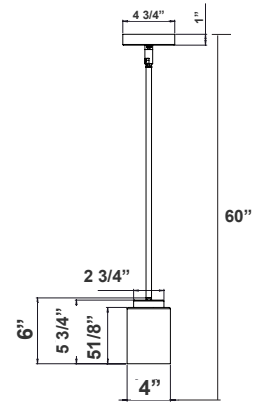

Customer Name: _____

Project Name: _____

Note: _____

Type: _____

60" (H) x 4 3/4" (W)

Features

- Multi CCT (Selectable The Switch Is In The Canopy)
- Black Finish
- 5-Year Warranty
- Polycarbonate Lens

Technical Specifications

Electrical:

- Voltage: 120V AC 50/60Hz
- Wattage: 12W
- Power Factor: >0.90
- Efficacy: 60 LPW

Mechanical:

- Black Finish
- The Rod's Total Length is 54". It Consists Of One 6" And Four 12" Threaded Rods For A Seamless Down Rod Appearance In The Desired Length
- Glass Material: 5/64" (2mm) thickness, Ultra Clear Glass
- Power Cord is 60" Long
- Maximum Ambient Temperature: -22°F to 104°F
- IP20 indlor Only

- 12W | 720LM | LCFE-MCT5-BN

Phone: (877) 805-2252 | Fax: (877) 805-2252
www.westgatemfg.com

Photometrics: LCFE-MCT5-BK

BUG Rating: B0-U3-G1

Area 25'x 30' Mounting Height: 9'

Other Views:

Side View

Glass Lens View