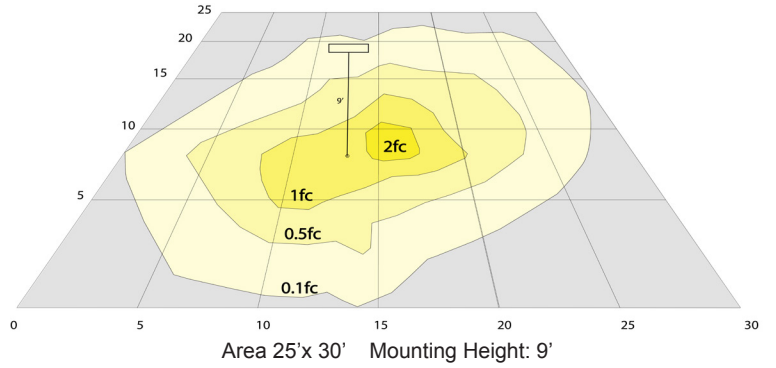

- 12W | 720LM | LCFE-MCT5-BN

Phone: (877) 805-2252 | Fax: (877) 805-2252
www.westgatemfg.com

Photometrics: LCFE-MCT5-BK

BUG Rating: B0-U3-G1

Area 25'x 30' Mounting Height: 9'

Other Views:

Side View

Glass Lens View