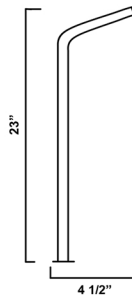

12V LED Path Lights

6 1/3"(D) x 27 1/6"(H)

2 1/2"(D) x 22 1/4"(H)

23" (L) X 4 1/2 (W)

Wattage

3W / 5W

Voltage Input

12-24V AC

Efficacy

40-66 LPW

Finish

Die-Cast Aluminum
Oil-Rubbed Bronze / Bronze / Silver

Color Temperatures

 3000K

Beam Angles

 120°