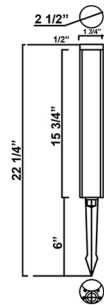

12V LED Path Lights

6 1/3"(D) x 27 1/6"(H)

2 1/2"(D) x 22 1/4"(H)

23" (L) X 4 1/2 (W)

Wattage

3W / 5W

Voltage Input

12-24V AC

Efficacy

40-66 LPW

Finish

Die-Cast Aluminum
Oil-Rubbed Bronze / Bronze / Silver

Color Temperatures

 3000K

Beam Angles

 120°