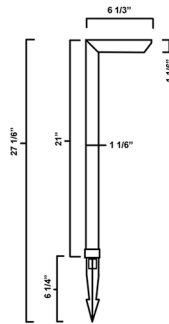

12V LED Path Lights

6 1/3"(D) x 27 1/6"(H)

2 1/2"(D) x 22 1/4"(H)

23" (L) X 4 1/2 (W)

Wattage

3W / 5W

Voltage Input

12-24V AC

Efficacy

40-66 LPW

Finish

Die-Cast Aluminum
Oil-Rubbed Bronze / Bronze / Silver

Color Temperatures

 3000K

Beam Angles

 120°