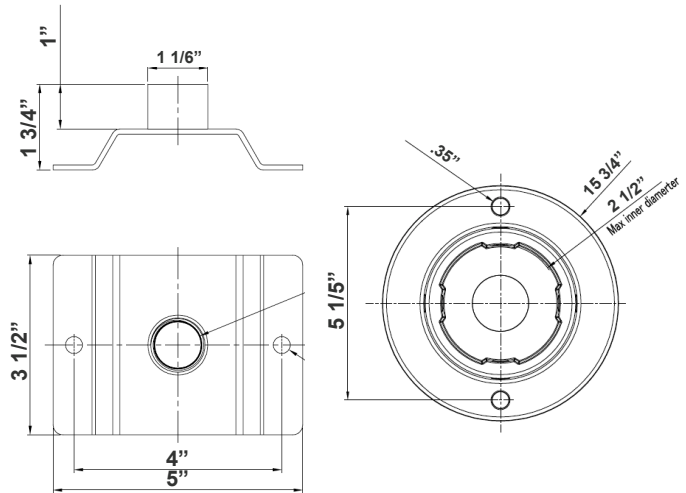

Customer Name: _____
Project Name: _____
Note: _____ | Type: _____

15 3/4" (D) X 3 1/2" (H)

Features

- Aluminum Housing ,Outdoor Powder Coated
- 7-Year Warranty
- Multi CCT and Power: Selectable Switch Inside Of The Fixture

Technical Specifications

Electrical:

- Voltage: 100-277V AC 50/60Hz
- Wattage: 18W/30W/45W/60W
- Power Factor: 0.95
- Efficacy: 150LM/W

Mechanical:

- Aluminum Housing , Outdoor Powder Coated
- 3/4" NPT Threaded Hub On The Top Allows Stem Mounting
- Programmable Bi-Level Motion Sensor & Emergency Backup Options
- Operating Temperature: -86°F~122°F
- IP Rating: IP66, Suitable for Wet Locations
- 7-Year Warranty

Applications:

- Ideal For Garden, Amusement Park, Residential Quarter , Industrial Park And Pedestrian street.

Photometrics: GPX-18-60W-MCTP-PM75

BUD Rating: B1-U1-G0

20W 5000K, Area55'x 75' Mounting Height: 9'