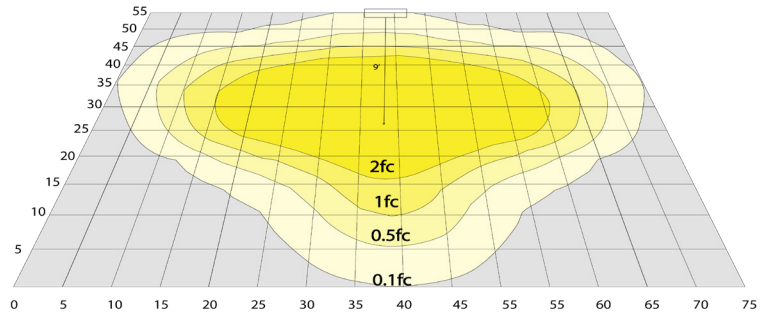

Lighting:

- Multi CCT and Power: Selectable Switch Inside Of The Fixture
- Dimmable: 0~10V Dimming
- LED: SMD 3030
- Total Lumens: 9000LM Max.
- Color Temperature: 3000K/4000K/5000K
- Color Rendering index: >70
- Beam Angle: Type V (150° X 150°)
- Lifespan: 70000 Hrs.

Applications:

- Ideal For Garden, Amusement Park, Residential Quarter , Industrial Park And Pedestrian street.

Photometrics: GPX-18-60W-MCTP-PM75

BUD Rating: B1-U1-G0

20W 5000K, Area55'x 75' Mounting Height: 9'

Other Views:

(Pipe is not included)

Mounting Bracket

Lens View

Top View

Performance Table: GPX-18-60W-MCTP-PM75

MODEL NO.	Wattage	Voltage	Lumens	Color Temp.	BUG Rating	LPW
GPX-18-60W-MCTP-PM75	18W 30W 45W 60W	120-277V	2700LM 4500LM 6750LM 9000LM	3000K 4000K 5000K	B1-U1-G0	150