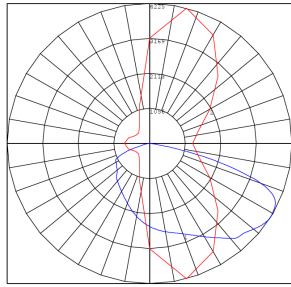

Photometrics: GPX-18-60W-MCTP-PM75

BUD Rating: B1-U1-G0