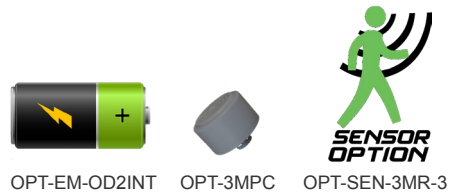

FACTORY INSTALLED OPTIONS: