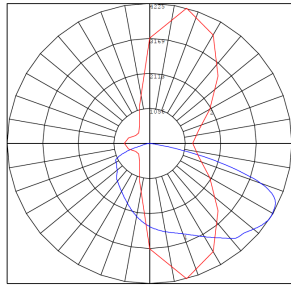

### Other Model:

- 130W | 13000LM | GPE-60-100W-MCTP

Phone: (877) 805-2252 | Fax: (877) 805-2252  
www.westgatemfg.com

**Photometrics:** GPE-40-60W-MCTP

BUD Rating: B1-U1-G0

20W 5000K, Area 55'x 75' Mounting Height: 9'