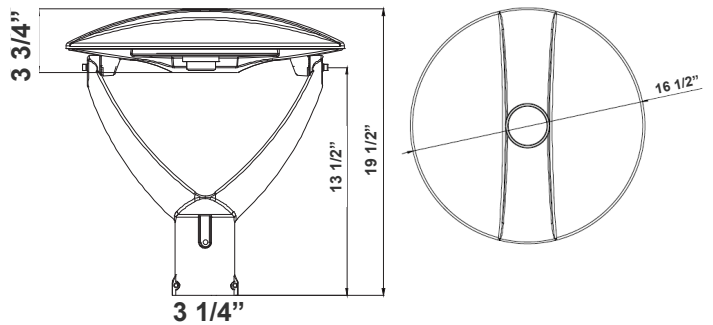

GPE SERIES Outdoor Lighting

GPE-40-60W-MCTP

POWER & CCT- ADJUSTABLE GARDEN POST-TOP LIGHTS

MCTP Multi Color Temperature & Multi Power/Wattage (Selectable)

WESTGATE
THE FUTURE IS HERE...AND IT'S QUITE BRIGHT!

Customer Name: _____

Project Name: _____

Note: _____

Type: _____

19 1/2" (H) x 16 1/2" (D)

Ideal for airports, auto dealerships, corporate offices, education, government, healthcare, industrial warehouses, municipal parking, gas stations, convenient stores, recreation and public venues, restaurants, hospitality, retail and grocery stores.

Features

- Aluminum Housing ,Outdoor Powder Coated
- Fits On 3" OD Pipes/Pole
- 7-Year Warranty
- Multi CCT and Power: Selectable Switch Inside Of The Fixture

Technical Specifications

Electrical:

- Voltage: 100-277V AC 50/60Hz
- Wattage: 40W/50W/60W
- Power Factor: 0.95
- Efficacy: 130LM/W

Mechanical:

- Aluminum Housing , Outdoor Powder Coated
- Reducer from 3" Inner Diameter to 2.5" Available
- Twin (Double) Arm
- For 3" OD Pole/Pipe
- Programmable Bi-Level Motion Sensor & Emergency Backup Options
- Operating Temperature: -40°F to 104°F
- IP Rating: IP66, Suitable for Wet Locations
- 7-Year Warranty

Lighting:

- Multi CCT and Power: Selectable Switch Inside Of The Fixture
- Dimmable: 0~10V Dimming
- LED: SMD 3030
- Total Lumens: 7800LM Max.
- Color Temperature: 3000K/4000K/5000K
- Color Rendering index: >70
- Beam Angle: Type V (150° X 150°)
- Lifespan: 70000 Hrs.

Applications:

- Ideal For Garden, Amusement Park, Residential Quarter , Industrial Park And Pedestrian street.

Other Model:

- 130W | 13000LM | GPE-60-100W-MCTP

Phone: (877) 805-2252 | Fax: (877) 805-2252
www.westgatemfg.com