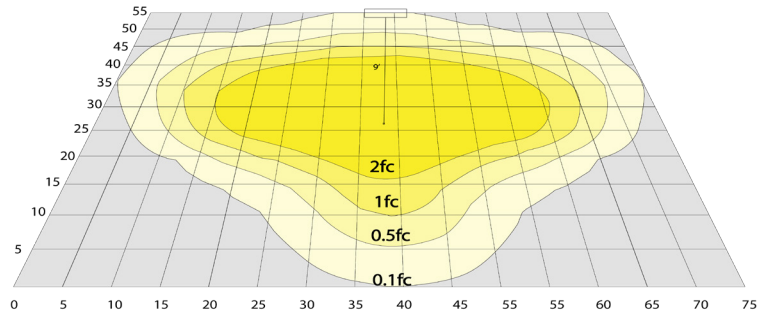

### Other Model:

- 130W | 13000LM | GPE-60-100W-MCTP

Phone: (877) 805-2252 | Fax: (877) 805-2252  
www.westgatemfg.com

**Photometrics:** GPE-40-60W-MCTP

BUD Rating: B1-U1-G0

20W 5000K, Area 55'x 75' Mounting Height: 9'