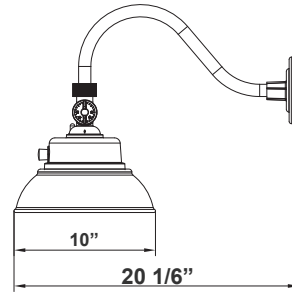

GNB SERIES Outdoor Lighting

GNB-25W-MCT-WH-P
LED GOOSENECK BARN LIGHT

WESTGATE
THE FUTURE IS HERE...AND IT'S QUITE BRIGHT!

Customer Name: _____

Project Name: _____

Note: _____

Type: _____

10"(W) x 14 3/4"(H) x 20 1/6" (D)

Technical Specifications

Electrical:

- Voltage: 120-277V AC 60Hz
- Wattage: 25W
- Power Factor: >0.90
- Efficacy: 120 LPW
- THD: <20%

Mechanical:

- Die-Cast ADC12 Aluminum Alloy, Outdoor Powder Coated
- Lens: High light Transmittance PC, Anti-UV and Fire Resistant
- DC Bottom Photocell Included
- Operating Temperature: -40°F to 104°F
- IP54, Wet Location
- 7-Year Warranty