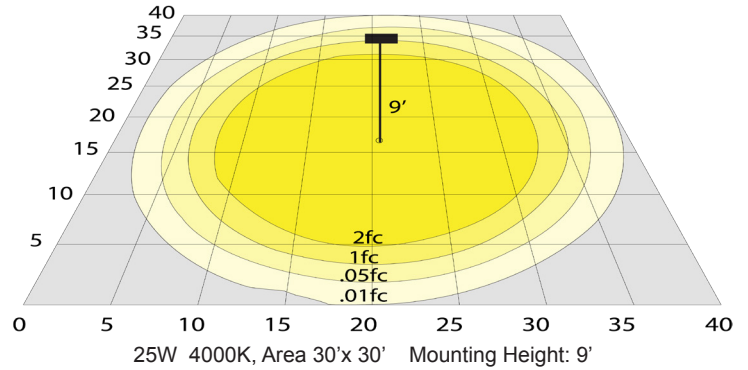

Lighting:

- Dimming: 0-10V Dimming
- Total Lumens: 3000LM
- Multi CCT, Switch is on bottom of Fixture
- Color Temperatures: 3000K/4000K/5000K
- Color Rendering Index: CRI ≥ 70
- Beam Angle: 103.5°
- Rated life: 70,000 Hrs

WG-07192022

Photometrics: GNB-25W-MCT-WH-P

BUG Rating: B2-U2-G1

Other Views:

Side View

Lens View

Back View

Performance Table: GNB-25W-MCT-WH-P