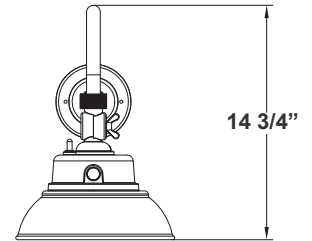

GNB SERIES Outdoor Lighting

GNB-25W-MCT-WH-P
LED GOOSENECK BARN LIGHT

WESTGATE
THE FUTURE IS HERE...AND IT'S QUITE BRIGHT!

Customer Name: _____

Project Name: _____

Note: _____

Type: _____

10"(W) x 14 3/4"(H) x 20 1/6" (D)

Technical Specifications

Electrical:

- Voltage: 120-277V AC 60Hz
- Wattage: 25W
- Power Factor: >0.90
- Efficacy: 120 LPW
- THD: <20%

Mechanical:

- Die-Cast ADC12 Aluminum Alloy, Outdoor Powder Coated
- Lens: High light Transmittance PC, Anti-UV and Fire Resistant
- DC Bottom Photocell Included
- Operating Temperature: -40°F to 104°F
- IP54, Wet Location
- 7-Year Warranty