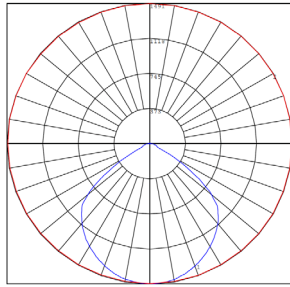

WG-07192022

Photometrics: GNB-25W-MCT-WH-P

BUG Rating: B2-U2-G1

Other Views:

Side View

Lens View

Back View

Performance Table: GNB-25W-MCT-WH-P