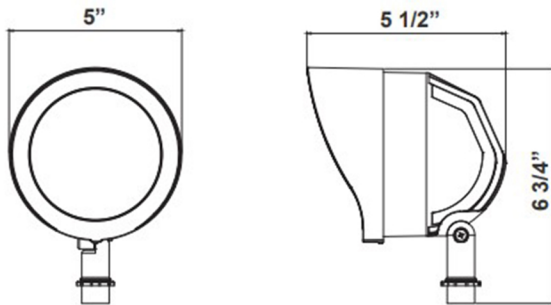

6 3/4"(H) x 5"(W) x 5 1/2"(D)

Wattage

12W / 24W

Voltage Input

120-277V

Finish

Die-cast Aluminum Housing with Powder Coat Finish
Bronze

Beam Angles

Color Temperatures

Features

Accessories

Catalog No.	Fig.	Catalog No.	Fig.
GL-12W-30K-BR	A.	GL-24W-30K-BR	A.
GL-12W-40K-BR	A.	GL-24W-40K-BR	A.
GL-12W-50K-BR	A.	GL-24W-50K-BR	A.