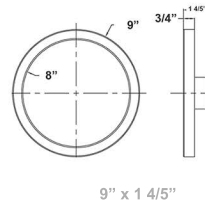

Decorative Flush Mount Series

A.

B.

C.

D.

E.

Wattage

9W / 14W / 17W / 21W

Beam Angles

120°

Color Temperatures

Features

Catalog No.	Fig.	Catalog No.	Fig.	Catalog No.	Fig.
FMLE-R5-MCT5-E26	A.	FMLE-R9-MCT5-E26	C.	FMLE-R7-MCT5-E26-BK	E.
FMLE-R7-MCT5-E26	B.	FMLE-R12-MCT5	D.		