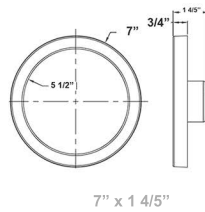

Decorative Flush Mount Series

A.

B.

C.

D.

E.

Wattage

9W / 14W / 17W / 21W

Beam Angles

120°

Color Temperatures

Features

Catalog No.	Fig.	Catalog No.	Fig.	Catalog No.	Fig.
FMLE-R5-MCT5-E26	A.	FMLE-R9-MCT5-E26	C.	FMLE-R7-MCT5-E26-BK	E.
FMLE-R7-MCT5-E26	B.	FMLE-R12-MCT5	D.		