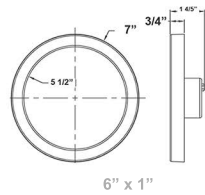

Decorative Flush Mount Series

A.

B.

C.

D.

E.

Wattage

9W / 14W / 17W / 21W

Beam Angles

120°

Color Temperatures

Features

Catalog No.	Fig.	Catalog No.	Fig.	Catalog No.	Fig.
FMLE-R5-MCT5-E26	A.	FMLE-R9-MCT5-E26	C.	FMLE-R7-MCT5-E26-BK	E.
FMLE-R7-MCT5-E26	B.	FMLE-R12-MCT5	D.		