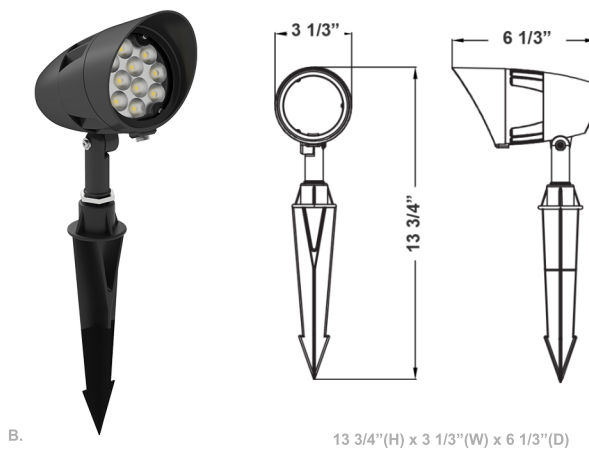

LED X-Gen Bullet Small Flood Lights

Wattage

6W

Voltage Input

12V AC/DC

Dimmable

Non Dimmable

Finish

Die-cast Aluminum Housing with Powder Coat Finish
Dark Bronze / Black

Beam Angles

Color Temperatures

Features

Shroud Accessory

Catalog No.	Fig.	Catalog No.	Fig.
FLVX-SM-6W-30K-BR	A	FLVX-SM-12W-30K-BR	A
FLVX-SM-6W-30K-BK	B	FLVX-SM-12W-30K-BK	B
FLVX-SM-6W-40K-BR	A	FLVX-SM-12W-40K-BR	A
FLVX-SM-6W-40K-BK	B	FLVX-SM-12W-40K-BK	B