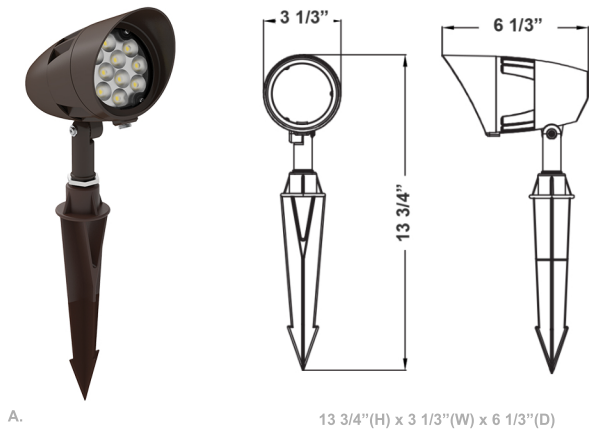

LED X-Gen Bullet Small Flood Lights

Wattage

6W

Voltage Input

12V AC/DC

Dimmable

Non Dimmable

Finish

Die-cast Aluminum Housing with Powder Coat Finish
Dark Bronze / Black

Beam Angles

Color Temperatures

Features

Shroud Accessory

Catalog No.	Fig.	Catalog No.	Fig.
FLVX-SM-6W-30K-BR	A	FLVX-SM-12W-30K-BR	A
FLVX-SM-6W-30K-BK	B	FLVX-SM-12W-30K-BK	B
FLVX-SM-6W-40K-BR	A	FLVX-SM-12W-40K-BR	A
FLVX-SM-6W-40K-BK	B	FLVX-SM-12W-40K-BK	B