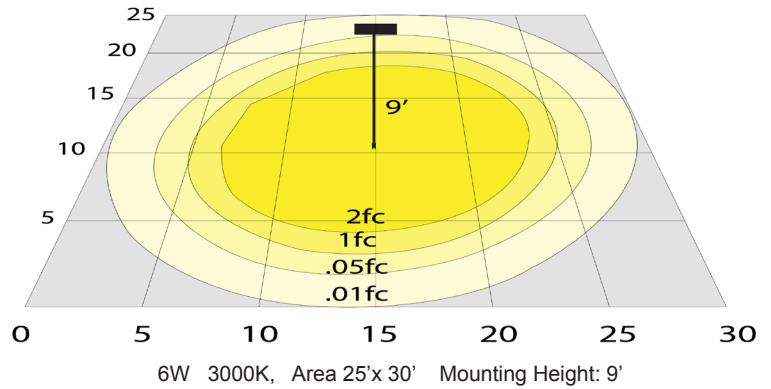

Type: _____

13 3/4" (H) x 3 1/3" (W) x 6 1/3" (D)

The fixture has classic traditional appearance, professional light distribution design, 90-degree beam angle, ideal for park landscaping, garden, architectural landscape lighting, suitable for wet locations

Lighting:

- Dimmable: Non Dimmable
- Total lumens: 700LM
- Color Temperatures: 3000K/4000K
- Color Rendering Index: CRI ≥ 80
- Beam Angle: 60°
- Lifespan: 70,000 Hrs.

Applications:

- The fixture has classic traditional appearance, professional light distribution design, 90-degree beam angle, ideal for park landscaping, garden, architectural landscape lighting, suitable for wet locations

Other Models:

- 6W | 700LM | FLVX-SM-6W-30K-BK
- 6W | 700LM | FLVX-SM-6W-40K-BK

Phone: (877) 805-2252 | Fax: (877) 805-2252
www.westgatemfg.com

Photometrics: FLVX-SM-6W-BR

BUG Rating: B1-U0-G0

6W 3000K, Area 25'x 30' Mounting Height: 9'

Other Views:

Side View

Front View

Back View

Performance Table: FLVX-SM-6W-BR

MODEL NO.	Wattage	Voltage	Lumens	Color Temp.	BUG Rating	LPW
FLVX-SM-6W-30K-BR	6W	12V	700LM	3000K	B1-U0-G0	116
FLVX-SM-6W-40K-BR				4000K		116