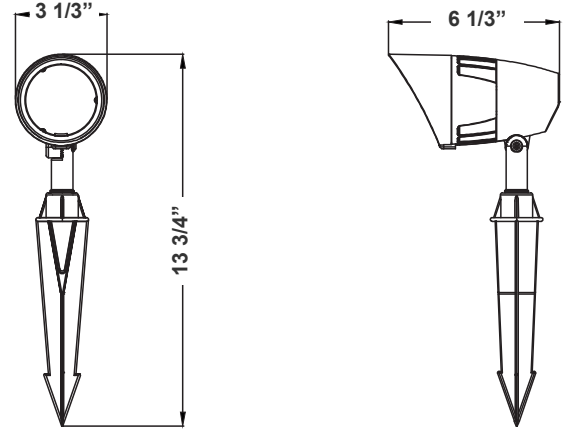

Type: _____

13 3/4" (H) x 3 1/3" (W) x 6 1/3" (D)

The fixture has classic traditional appearance, professional light distribution design, 90-degree beam angle, ideal for park landscaping, garden, architectural landscape lighting, suitable for wet locations

Electrical:

- Voltage: 12V AC/DC
- Power Factor: >0.9
- Wattage: 6W
- Input current: 1A Max
- Efficacy: 116 LPW

Mechanical:

- Die-cast Aluminum Housing with Powder Coat Finish (Dark Bronze)
- Solid State Lighting Technology for Long Life, No Maintenance Needed and High-Efficiency
- High Conductive Aluminum LED Board
- 8-1/2" PC Spike Included
- 1/2" Threaded Knuckle Stem
- IP Rating: IP65
- Operating Temperature: -40°F to 104°F
- Suitable for Wet Locations
- Rotatable Shroud with Set Screw
- 7-Year Warranty