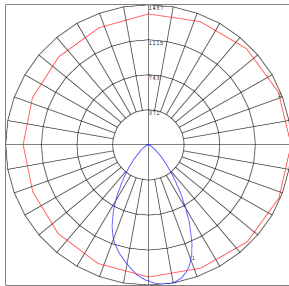

Type: _____

13 3/4" (H) x 3 1/3" (W) x 6 1/3" (D)

The fixture has classic traditional appearance, professional light distribution design, 90-degree beam angle, ideal for park landscaping, garden, architectural landscape lighting, suitable for wet locations

Other Models:

- 6W | 700LM | FLVX-SM-6W-30K-BK
- 6W | 700LM | FLVX-SM-6W-40K-BK

Phone: (877) 805-2252 | Fax: (877) 805-2252
www.westgatemfg.com

Photometrics: FLVX-SM-6W-BR

BUG Rating: B1-U0-G0

6W 3000K, Area 25'x 30' Mounting Height: 9'