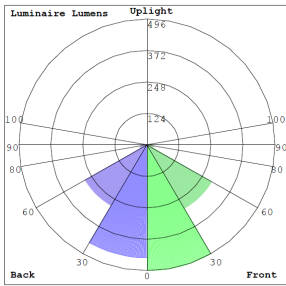

Type: _____

13 3/4" (H) x 3 1/3" (W) x 6 1/3" (D)

The fixture has classic traditional appearance, professional light distribution design, 90-degree beam angle, ideal for park landscaping, garden, architectural landscape lighting, suitable for wet locations

Lighting:

- Dimmable: Non Dimmable
- Total lumens: 700LM
- Color Temperatures: 3000K/4000K
- Color Rendering Index: CRI ≥ 80
- Beam Angle: 60°
- Lifespan: 70,000 Hrs.

Applications:

- The fixture has classic traditional appearance, professional light distribution design, 90-degree beam angle, ideal for park landscaping, garden, architectural landscape lighting, suitable for wet locations

Other Models:

- 6W | 700LM | FLVX-SM-6W-30K-BK
- 6W | 700LM | FLVX-SM-6W-40K-BK

Phone: (877) 805-2252 | Fax: (877) 805-2252
www.westgatemfg.com

Photometrics: FLVX-SM-6W-BR

BUG Rating: B1-U0-G0

6W 3000K, Area 25'x 30' Mounting Height: 9'

Other Views:

Side View

Front View

Back View

Performance Table: FLVX-SM-6W-BR

MODEL NO.	Wattage	Voltage	Lumens	Color Temp.	BUG Rating	LPW
FLVX-SM-6W-30K-BR	6W	12V	700LM	3000K	B1-U0-G0	116
FLVX-SM-6W-40K-BR				4000K		116